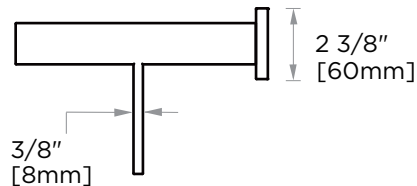

NOTE: Dimensions and specifications are subject to change without notice.