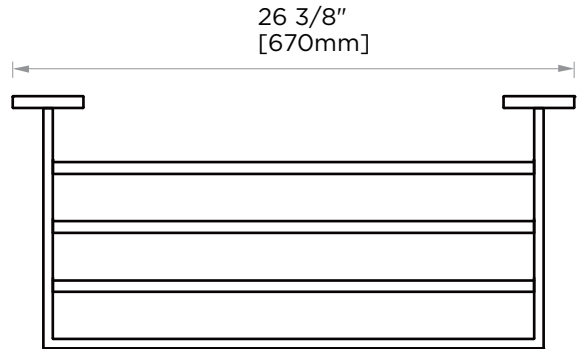

**HAMBURG
COLLECTION
TOWEL SHELF
440442**

PRODUCT NAME: TOWEL SHELF

PRODUCT CODE: 440442

MATERIAL: All-brass construction

KEY FEATURES: Transitional design.
Rectangular bold solid style.

STOCKED FINISHES: ● Polished Chrome (99)
● Brushed Nickel (81)