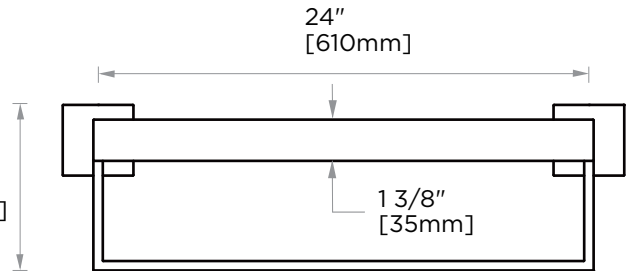

**HAMBURG
COLLECTION
TOWEL SHELF
440442**

PRODUCT NAME: TOWEL SHELF

PRODUCT CODE: 440442

MATERIAL: All-brass construction

KEY FEATURES: Transitional design.
Rectangular bold solid style.

STOCKED FINISHES: ● Polished Chrome (99)
● Brushed Nickel (81)