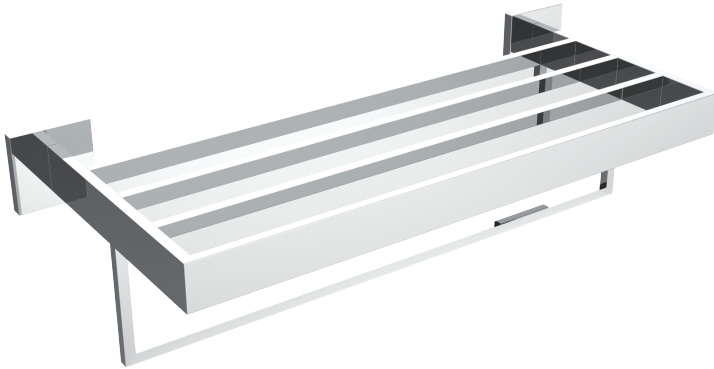

**HAMBURG
COLLECTION
TOWEL SHELF
440442**

PRODUCT NAME: TOWEL SHELF

PRODUCT CODE: 440442

MATERIAL: All-brass construction

KEY FEATURES: Transitional design.
Rectangular bold solid style.

STOCKED FINISHES: ● Polished Chrome (99)
● Brushed Nickel (81)