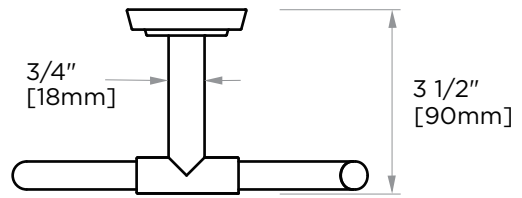

SOFIA COLLECTION TISSUE HOLDER 167152

PRODUCT NAME: TISSUE HODLER

PRODUCT CODE: 167152

MATERIAL: All-brass construction

KEY FEATURES: Contemporary design. Geometric with bold circular backdrop.

STOCKED FINISHES:

NOTE: Dimensions and specifications are subject to change without notice.