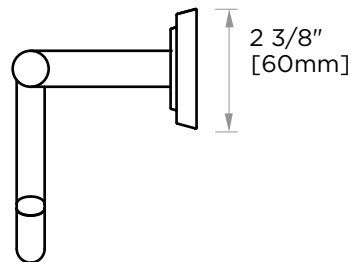

SOFIA COLLECTION TISSUE HOLDER 167152

PRODUCT NAME: TISSUE HODLER

PRODUCT CODE: 167152

MATERIAL: All-brass construction

KEY FEATURES: Contemporary design. Geometric with bold circular backdrop.

STOCKED FINISHES:

NOTE: Dimensions and specifications are subject to change without notice.