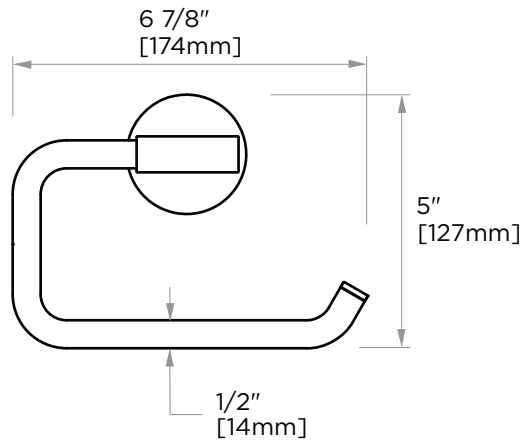

SOFIA COLLECTION TISSUE HOLDER 167152

PRODUCT NAME: TISSUE HODLER

PRODUCT CODE: 167152

MATERIAL: All-brass construction

KEY FEATURES: Contemporary design. Geometric with bold circular backdrop.

STOCKED FINISHES:

NOTE: Dimensions and specifications are subject to change without notice.