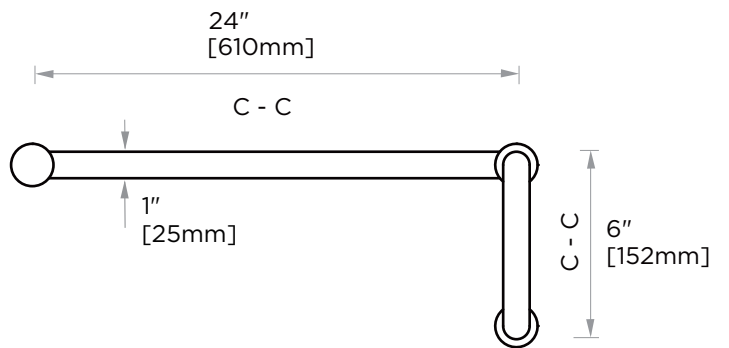

OSLO COLLECTION OFFSET SDH 6\"/>

Size*	Product #	Description
6x24	14470624	6x24combinationSDH

*Additional sizing upon request

PRODUCT NAME: OFFSET SHOWER DOOR HANDLES 6\"/>

PRODUCT CODE: 14470624

MATERIAL: All-brass construction

NOTE: Dimensions and specifications are subject to change without notice.