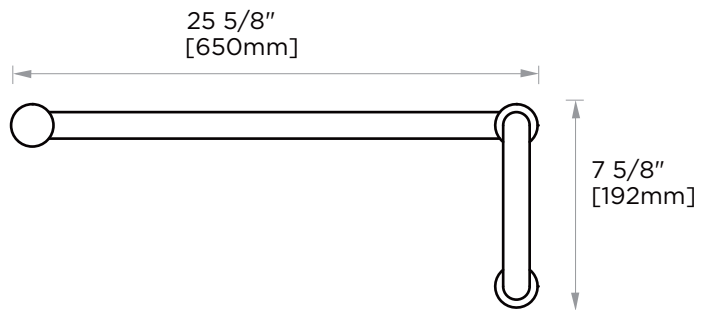

OSLO COLLECTION OFFSET SDH 6\"/>

Size*	Product #	Description
6x24	14470624	6x24combinationSDH

*Additional sizing upon request

PRODUCT NAME: OFFSET SHOWER DOOR HANDLES 6\"/>

PRODUCT CODE: 14470624

MATERIAL: All-brass construction

NOTE: Dimensions and specifications are subject to change without notice.