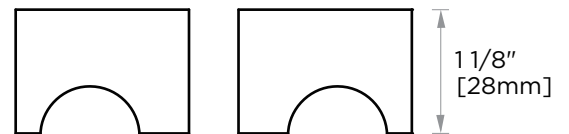

NOTE: Dimensions and specifications are subject to change without notice.