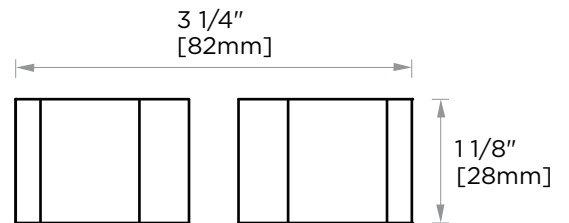

NOTE: Dimensions and specifications are subject to change without notice.