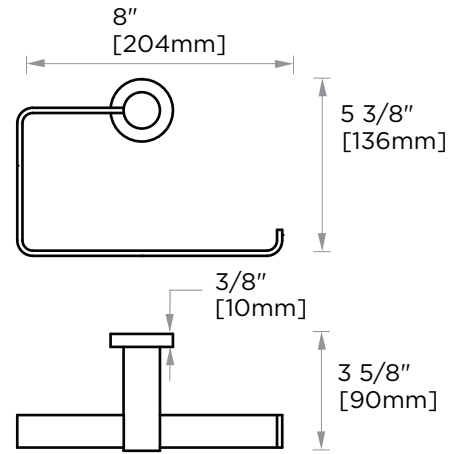

Includes Rosette : 40X4mm

Without Rosette

With Rosette

PORTO COLLECTION TOWEL RING 137463

PRODUCT NAME: TOWEL RING

PRODUCT CODE: 137463

MATERIAL: All-brass construction

KEY FEATURES: Contemporary design.
Round and linear geometries.
Sleek modern aesthetic.

NOTE: Dimensions and specifications are subject to change without notice.

PORTO COLLECTION

Large Round Rosette
137RDLG 48X10mm

Small Square Rosette
277SQSM 40X4mm

Large Square Rosette
277SQLG 45X12mm

NOTE: Dimensions and specifications are subject to change without notice.