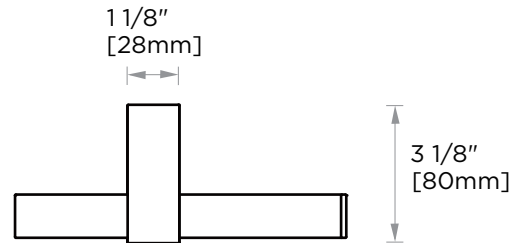

Includes Rosette : 40X4mm

Without Rosette

With Rosette

PORTO COLLECTION TOWEL RING 137463

PRODUCT NAME: TOWEL RING

PRODUCT CODE: 137463

MATERIAL: All-brass construction

KEY FEATURES: Contemporary design.
Round and linear geometries.
Sleek modern aesthetic.

NOTE: Dimensions and specifications are subject to change without notice.

PORTO COLLECTION

Large Round Rosette
137RDLG 48X10mm

Small Square Rosette
277SQSM 40X4mm

Large Square Rosette
277SQLG 45X12mm

NOTE: Dimensions and specifications are subject to change without notice.