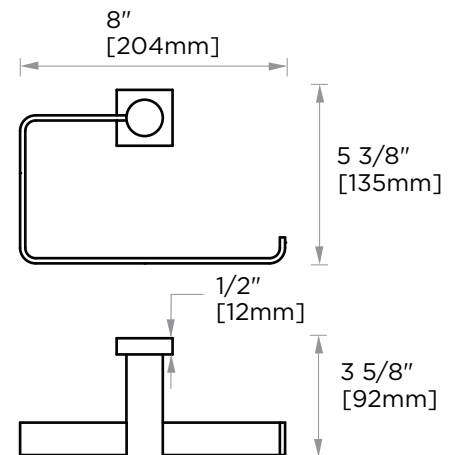

NOTE: Dimensions and specifications are subject to change without notice.

PORTO COLLECTION

Large Round Rosette
137RDLG 48X10mm

Small Square Rosette
277SQSM 40X4mm

Large Square Rosette
277SQLG 45X12mm

NOTE: Dimensions and specifications are subject to change without notice.