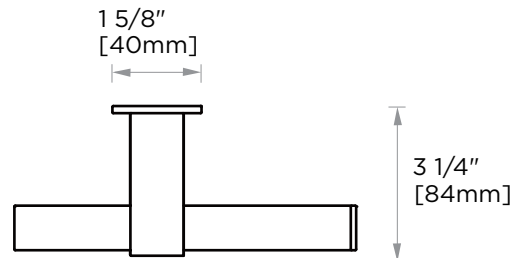

Includes Rosette : 40X4mm

Without Rosette

With Rosette

PORTO COLLECTION TOWEL RING 137463

PRODUCT NAME: TOWEL RING

PRODUCT CODE: 137463

MATERIAL: All-brass construction

KEY FEATURES: Contemporary design.
Round and linear geometries.
Sleek modern aesthetic.

NOTE: Dimensions and specifications are subject to change without notice.

PORTO COLLECTION

Large Round Rosette
137RDLG 48X10mm

Small Square Rosette
277SQSM 40X4mm

Large Square Rosette
277SQLG 45X12mm

NOTE: Dimensions and specifications are subject to change without notice.