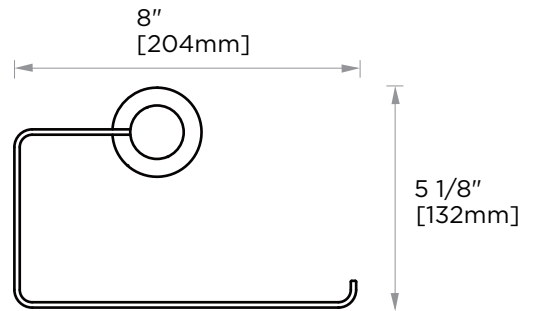

Includes Rosette : 40X4mm

Without Rosette

With Rosette

PORTO COLLECTION TOWEL RING 137463

PRODUCT NAME: TOWEL RING

PRODUCT CODE: 137463

MATERIAL: All-brass construction

KEY FEATURES: Contemporary design.
Round and linear geometries.
Sleek modern aesthetic.

NOTE: Dimensions and specifications are subject to change without notice.

PORTO COLLECTION

Large Round Rosette
137RDLG 48X10mm

Small Square Rosette
277SQSM 40X4mm

Large Square Rosette
277SQLG 45X12mm

NOTE: Dimensions and specifications are subject to change without notice.