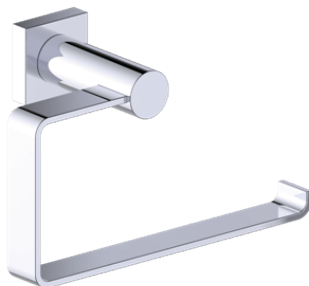

Includes Rosette : 40X4mm

Without Rosette

With Rosette

PORTO COLLECTION TOWEL RING 137463

PRODUCT NAME: TOWEL RING

PRODUCT CODE: 137463

MATERIAL: All-brass construction

KEY FEATURES: Contemporary design.
Round and linear geometries.
Sleek modern aesthetic.

NOTE: Dimensions and specifications are subject to change without notice.

PORTO COLLECTION

Large Round Rosette
137RDLG 48X10mm

Small Square Rosette
277SQSM 40X4mm

Large Square Rosette
277SQLG 45X12mm

NOTE: Dimensions and specifications are subject to change without notice.