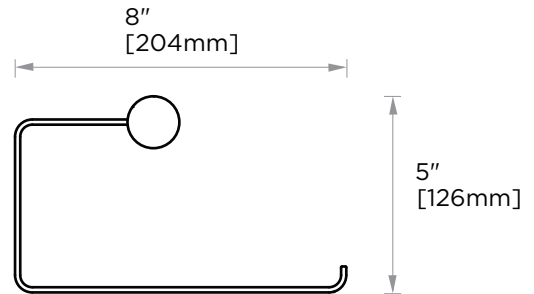

Includes Rosette : 40X4mm

Without Rosette

With Rosette

PORTO COLLECTION TOWEL RING 137463

PRODUCT NAME: TOWEL RING

PRODUCT CODE: 137463

MATERIAL: All-brass construction

KEY FEATURES: Contemporary design.
Round and linear geometries.
Sleek modern aesthetic.

NOTE: Dimensions and specifications are subject to change without notice.

PORTO COLLECTION

Large Round Rosette
137RDLG 48X10mm

Small Square Rosette
277SQSM 40X4mm

Large Square Rosette
277SQLG 45X12mm

NOTE: Dimensions and specifications are subject to change without notice.