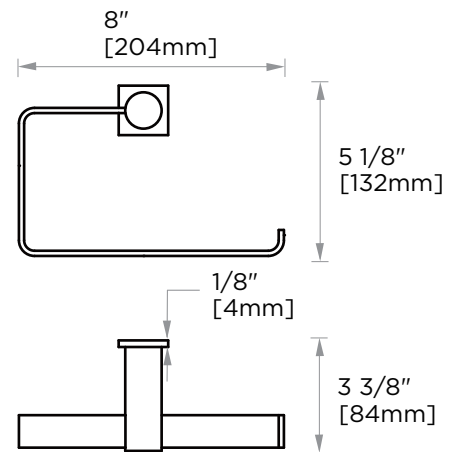

Includes Rosette : 40X4mm

Without Rosette

With Rosette

PORTO COLLECTION TOWEL RING 137463

PRODUCT NAME: TOWEL RING

PRODUCT CODE: 137463

MATERIAL: All-brass construction

KEY FEATURES: Contemporary design.
Round and linear geometries.
Sleek modern aesthetic.

NOTE: Dimensions and specifications are subject to change without notice.

PORTO COLLECTION

Large Round Rosette
137RDLG 48X10mm

Small Square Rosette
277SQSM 40X4mm

Large Square Rosette
277SQLG 45X12mm

NOTE: Dimensions and specifications are subject to change without notice.