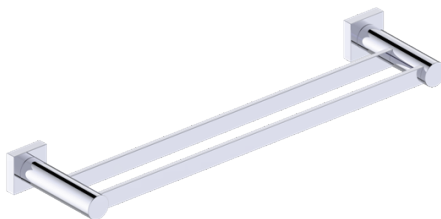

Without Rosette

With Rosette

PORTO COLLECTION
DOUBLE TOWEL
BAR 18"
137182

PRODUCT NAME: DOUBLE TOWEL BAR 18"

PRODUCT CODE: 137182

MATERIAL: All-brass construction

KEY FEATURES: Contemporary design.
Round and linear geometries.
Sleek modern aesthetic.

NOTE: Dimensions and specifications are subject to change without notice.

PORTO COLLECTION

Large Round Rosette
137RDLG 48X10mm

Small Square Rosette
277SQSM 40X4mm

Large Square Rosette
277SQLG 45X12mm

NOTE: Dimensions and specifications are subject to change without notice.