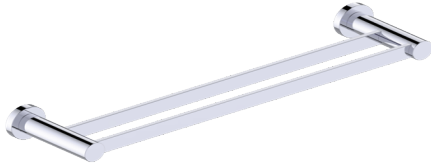

Without Rosette

With Rosette

PORTO COLLECTION
DOUBLE TOWEL
BAR 18"
137182

PRODUCT NAME: DOUBLE TOWEL BAR 18"

PRODUCT CODE: 137182

MATERIAL: All-brass construction

KEY FEATURES: Contemporary design.
Round and linear geometries.
Sleek modern aesthetic.

STOCKED FINISHES:

- Polished Chrome (99)
- Brushed Nickel (81)
- Polished Nickel (68)
- Matte Black (48)

SPECIAL FINISHES AVAILABLE: 26 options available.
Please see our website for full list samples

WARRANTY:
Lifetime Limited (Residential Use)
One Year (Commercial Use)

NOTE: Dimensions and specifications are subject to change without notice.

PORTO COLLECTION

Large Round Rosette
137RDLG 48X10mm

Small Square Rosette
277SQSM 40X4mm

Large Square Rosette
277SQLG 45X12mm

NOTE: Dimensions and specifications are subject to change without notice.