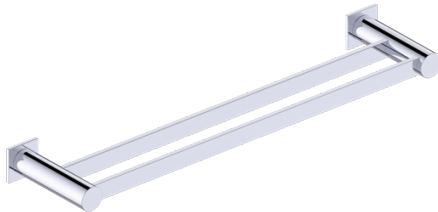

Without Rosette

With Rosette

PORTO COLLECTION
DOUBLE TOWEL
BAR 18"
137182

PRODUCT NAME: DOUBLE TOWEL BAR 18"

PRODUCT CODE: 137182

MATERIAL: All-brass construction

KEY FEATURES: Contemporary design.
Round and linear geometries.
Sleek modern aesthetic.

NOTE: Dimensions and specifications are subject to change without notice.

PORTO COLLECTION

Large Round Rosette
137RDLG 48X10mm

Small Square Rosette
277SQSM 40X4mm

Large Square Rosette
277SQLG 45X12mm

NOTE: Dimensions and specifications are subject to change without notice.