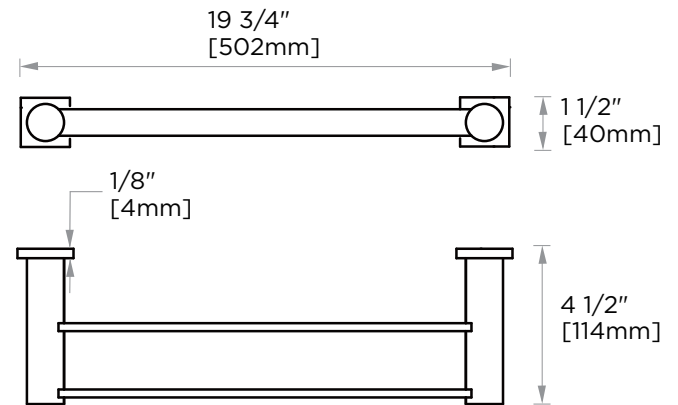

Without Rosette

With Rosette

PORTO COLLECTION
DOUBLE TOWEL
BAR 18"
137182

PRODUCT NAME: DOUBLE TOWEL BAR 18"

PRODUCT CODE: 137182

MATERIAL: All-brass construction

KEY FEATURES: Contemporary design.
Round and linear geometries.
Sleek modern aesthetic.

NOTE: Dimensions and specifications are subject to change without notice.

PORTO COLLECTION

Large Round Rosette
137RDLG 48X10mm

Small Square Rosette
277SQSM 40X4mm

Large Square Rosette
277SQLG 45X12mm

NOTE: Dimensions and specifications are subject to change without notice.