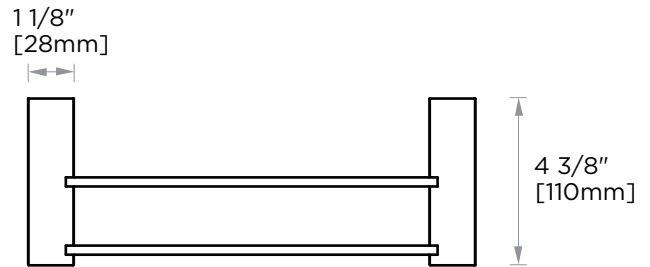

Without Rosette

With Rosette

PORTO COLLECTION
DOUBLE TOWEL
BAR 18"
137182

PRODUCT NAME: DOUBLE TOWEL BAR 18"

PRODUCT CODE: 137182

MATERIAL: All-brass construction

KEY FEATURES: Contemporary design.
Round and linear geometries.
Sleek modern aesthetic.

NOTE: Dimensions and specifications are subject to change without notice.

PORTO COLLECTION

Large Round Rosette
137RDLG 48X10mm

Small Square Rosette
277SQSM 40X4mm

Large Square Rosette
277SQLG 45X12mm

NOTE: Dimensions and specifications are subject to change without notice.