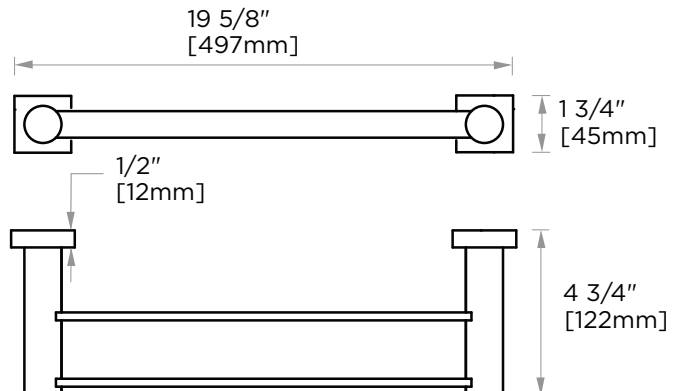

NOTE: Dimensions and specifications are subject to change without notice.

PORTO COLLECTION

Large Round Rosette
137RDLG 48X10mm

Small Square Rosette
277SQSM 40X4mm

Large Square Rosette
277SQLG 45X12mm

NOTE: Dimensions and specifications are subject to change without notice.