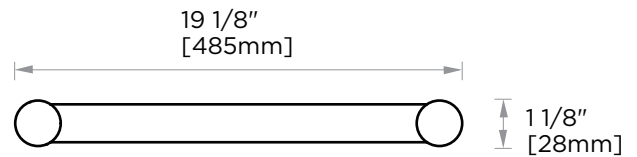

Without Rosette

With Rosette

PORTO COLLECTION
DOUBLE TOWEL
BAR 18"
137182

PRODUCT NAME: DOUBLE TOWEL BAR 18"

PRODUCT CODE: 137182

MATERIAL: All-brass construction

KEY FEATURES: Contemporary design.
Round and linear geometries.
Sleek modern aesthetic.

NOTE: Dimensions and specifications are subject to change without notice.

PORTO COLLECTION

Large Round Rosette
137RDLG 48X10mm

Small Square Rosette
277SQSM 40X4mm

Large Square Rosette
277SQLG 45X12mm

NOTE: Dimensions and specifications are subject to change without notice.