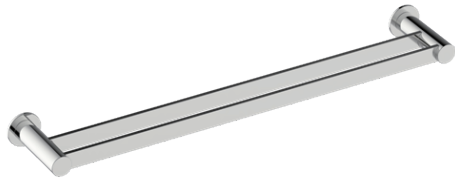

Without Rosette

With Rosette

PORTO COLLECTION
DOUBLE TOWEL
BAR 18"
137182

PRODUCT NAME: DOUBLE TOWEL BAR 18"

PRODUCT CODE: 137182

MATERIAL: All-brass construction

KEY FEATURES: Contemporary design.
Round and linear geometries.
Sleek modern aesthetic.

NOTE: Dimensions and specifications are subject to change without notice.

PORTO COLLECTION

Large Round Rosette
137RDLG 48X10mm

Small Square Rosette
277SQSM 40X4mm

Large Square Rosette
277SQLG 45X12mm

NOTE: Dimensions and specifications are subject to change without notice.