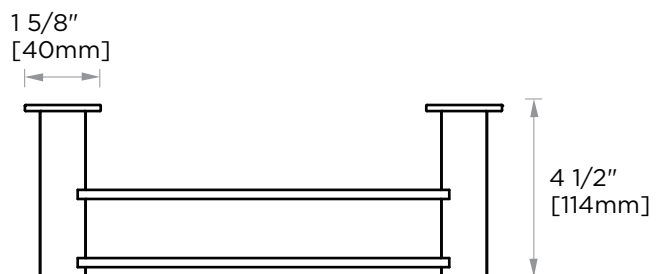

Without Rosette

With Rosette

PORTO COLLECTION
DOUBLE TOWEL
BAR 18"
137182

PRODUCT NAME: DOUBLE TOWEL BAR 18"

PRODUCT CODE: 137182

MATERIAL: All-brass construction

KEY FEATURES: Contemporary design.
Round and linear geometries.
Sleek modern aesthetic.

NOTE: Dimensions and specifications are subject to change without notice.

PORTO COLLECTION

Large Round Rosette
137RDLG 48X10mm

Small Square Rosette
277SQSM 40X4mm

Large Square Rosette
277SQLG 45X12mm

NOTE: Dimensions and specifications are subject to change without notice.