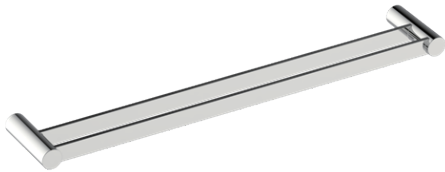

Without Rosette

With Rosette

PORTO COLLECTION
DOUBLE TOWEL
BAR 18"
137182

PRODUCT NAME: DOUBLE TOWEL BAR 18"

PRODUCT CODE: 137182

MATERIAL: All-brass construction

KEY FEATURES: Contemporary design.
Round and linear geometries.
Sleek modern aesthetic.

STOCKED FINISHES:

- Polished Chrome (99)
- Brushed Nickel (81)
- Polished Nickel (68)
- Matte Black (48)

SPECIAL FINISHES AVAILABLE: 26 options available.
Please see our website for full list samples

WARRANTY:
Lifetime Limited (Residential Use)
One Year (Commercial Use)

NOTE: Dimensions and specifications are subject to change without notice.

PORTO COLLECTION

Large Round Rosette
137RDLG 48X10mm

Small Square Rosette
277SQSM 40X4mm

Large Square Rosette
277SQLG 45X12mm

NOTE: Dimensions and specifications are subject to change without notice.