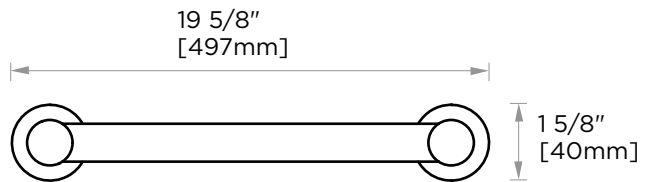

Without Rosette

With Rosette

PORTO COLLECTION
DOUBLE TOWEL
BAR 18"
137182

PRODUCT NAME: DOUBLE TOWEL BAR 18"

PRODUCT CODE: 137182

MATERIAL: All-brass construction

KEY FEATURES: Contemporary design.
Round and linear geometries.
Sleek modern aesthetic.

NOTE: Dimensions and specifications are subject to change without notice.

PORTO COLLECTION

Large Round Rosette
137RDLG 48X10mm

Small Square Rosette
277SQSM 40X4mm

Large Square Rosette
277SQLG 45X12mm

NOTE: Dimensions and specifications are subject to change without notice.