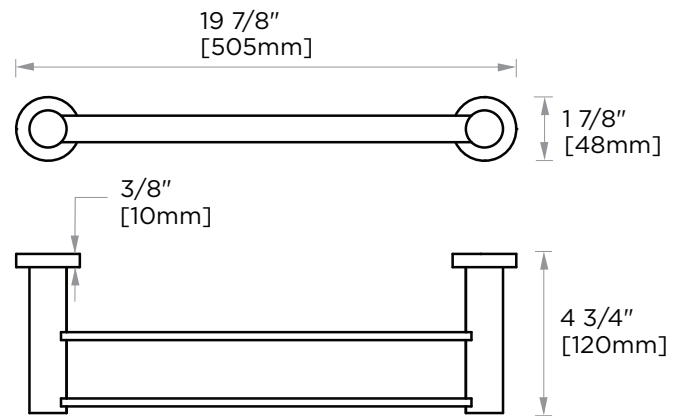

Without Rosette

With Rosette

PORTO COLLECTION
DOUBLE TOWEL
BAR 18"
137182

PRODUCT NAME: DOUBLE TOWEL BAR 18"

PRODUCT CODE: 137182

MATERIAL: All-brass construction

KEY FEATURES: Contemporary design.
Round and linear geometries.
Sleek modern aesthetic.

NOTE: Dimensions and specifications are subject to change without notice.

PORTO COLLECTION

Large Round Rosette
137RDLG 48X10mm

Small Square Rosette
277SQSM 40X4mm

Large Square Rosette
277SQLG 45X12mm

NOTE: Dimensions and specifications are subject to change without notice.