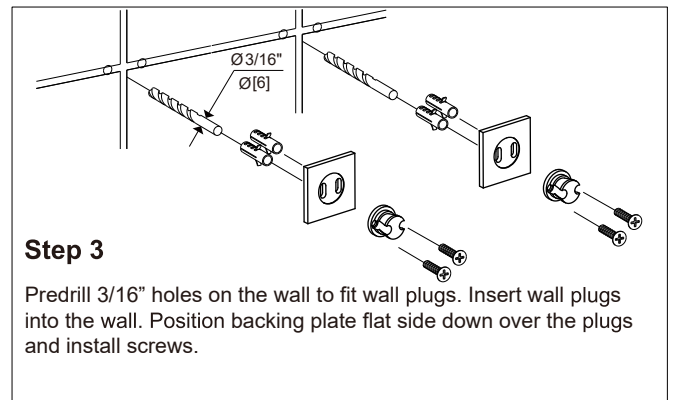

### DOUBLE TOWEL BARS 18"/24" 277242

**Tools required for installation**

- Level
- Pencil
- Drill
- Screwdriver
- Hammer