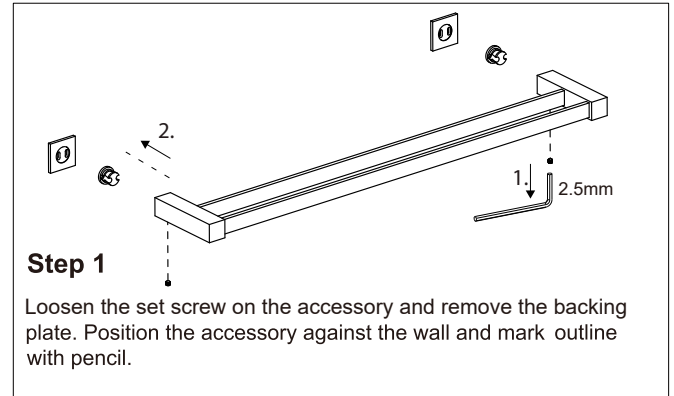

### DOUBLE TOWEL BARS 18"/24" 277242

**Tools required for installation**

- Level
- Pencil
- Drill
- Screwdriver
- Hammer