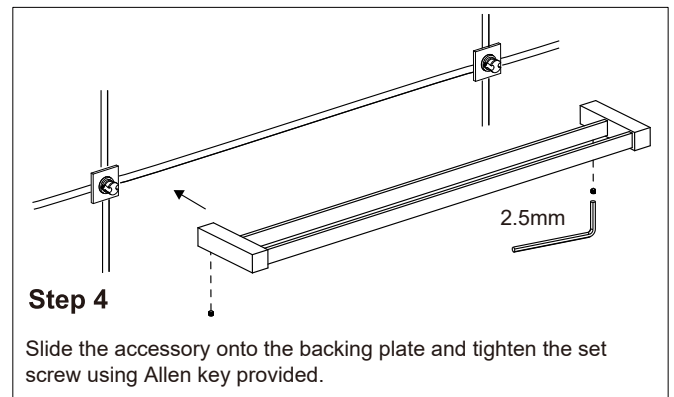

### DOUBLE TOWEL BARS 18"/24" 277242

**Tools required for installation**

- Level
- Pencil
- Drill
- Screwdriver
- Hammer