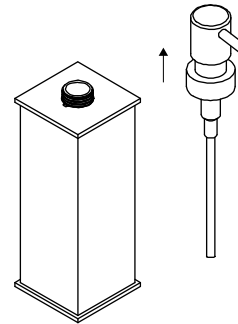

### SOAP DISPENSER

262635

#### Step 1

Screw the pump head off the bottle from the bottle top flat position.

#### Step 2

Refill the liquid soap through the plastic bottleneck, be careful NOT to let the liquid soap overflow.

#### Step 3

Screw in the pump head back into the bottleneck.