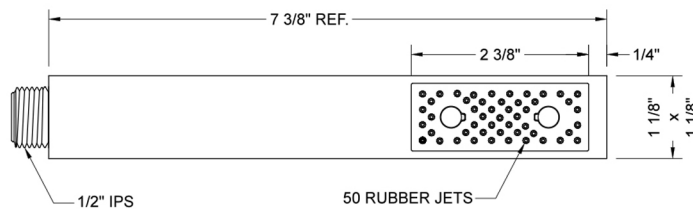

SPRAY PATTERNS:

COMPLIANCES:

CEC

Complies with: ASME A112.18.1-2012/CSA B125.1-12