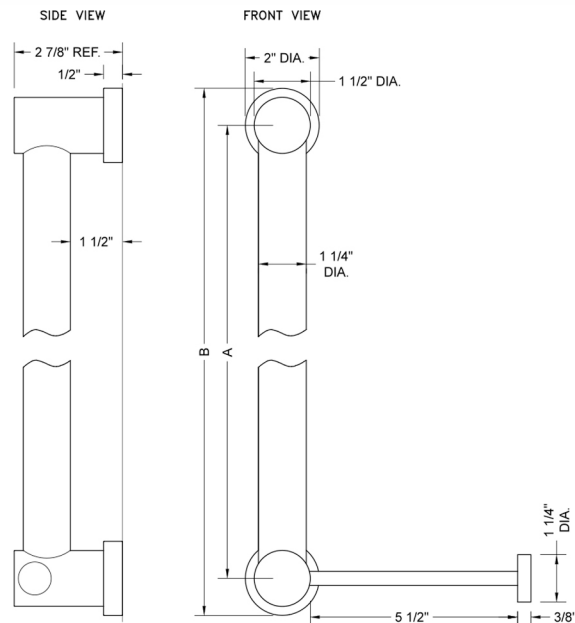

Vertical Right Contemporary Toilet Paper or Wash Cloth Holder for Grab Bar

Model #: MTPR90-

FEATURES:

- Toilet paper or wash cloth holder attachment for all luxury grab bars
- Toilet paper or wash cloth holder attachment is not intended & should not be used for weight bearing purposes
- All brass construction, fully polished & plated
- 90° right hand justified angle allows for horizontal or vertical mount

SPECIFICATION DRAWING:

CONTEMPO II BRASS LUXURY GRAB BAR			
PART. #	SPECIFICS	A	B
MTPR90-12	12" C TO C	12"	14"
MTPR90-16	16" C TO C	16"	18"
MTPR90-18	18" C TO C	18"	20"
MTPR90-24	24" C TO C	24"	26"
MTPR90-32	32" C TO C	32"	34"
MTPR90-36	36" C TO C	36"	38"
MTPR90-42	42" C TO C	42"	44"
MTPR90-48	48" C TO C	48"	50"