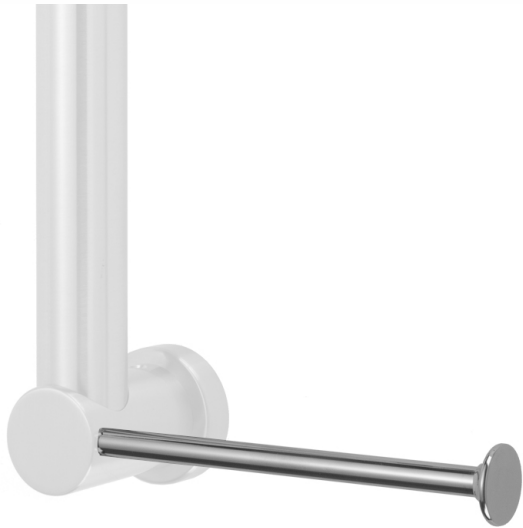

Vertical Right Contemporary Toilet Paper or Wash Cloth Holder for Grab Bar

Model #: MTPR90-

FEATURES:

- Toilet paper or wash cloth holder attachment for all luxury grab bars
- Toilet paper or wash cloth holder attachment is not intended & should not be used for weight bearing purposes
- All brass construction, fully polished & plated
- 90° right hand justified angle allows for horizontal or vertical mount

AVAILABLE FINISHES:

Polished Chrome (PCH)	Satin Chrome (SC)	Bronze Umber (BU)
Satin Nickel (SN)	Pewter (PEW)	Caramel Bronze (CB)
Polished Nickel (PN)	Antique Brass (AB)	Antique Copper (ACU)
Oil-Rubbed Bronze (ORB)	Polished Brass (PB)	Polished Copper (PCU)
Vintage Bronze (VB)	Satin Brass (SB)	Rose Gold (RG)
Matte Black (MBK)	Satin Gold (SG)	Polished Gold (PG)
Black Nickel (BKN)	Bombay Gold (BG)	Jewelers Gold (JG)
Europa Bronze (EB)	White (WH)	Sedona Beige (SDB)
Tristan Brass (TB)	Unlacquered Brass (ULB)	Satin Cooper (SCU)

SPECIFICATION DRAWING:

CONTEMPO II BRASS LUXURY GRAB BAR			
PART. #	SPECIFICS	A	B
MTPR90-12	12" C TO C	12"	14"
MTPR90-16	16" C TO C	16"	18"
MTPR90-18	18" C TO C	18"	20"
MTPR90-24	24" C TO C	24"	26"
MTPR90-32	32" C TO C	32"	34"
MTPR90-36	36" C TO C	36"	38"
MTPR90-42	42" C TO C	42"	44"
MTPR90-48	48" C TO C	48"	50"