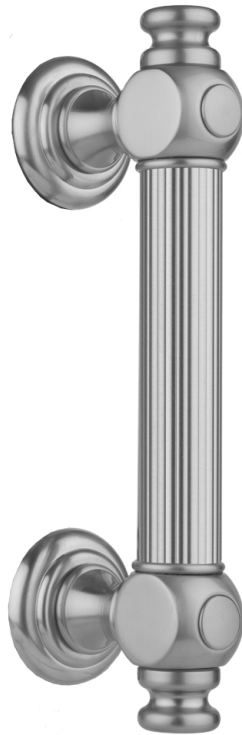

12" H61 Reeded with End Caps Front Mount Shower Door Pull

Model #: H61-FM-12-

FEATURES:

- Can be mounted vertically or horizontally
- Can be used as a towel bar, foot rest, or shaving station when mounted horizontally
- Not to be used as a grab bar
- All brass construction, full polished & plated
- For Glass Installation: Separate mounting kit required (HDL-GLSKIT)
- Custom sizes available- Contact JACLO for pricing & availability

AVAILABLE FINISHES:

| | | |
|-------------------------|-------------------------|-----------------------|
| Polished Chrome (PCH) | Satin Chrome (SC) | Bronze Umber (BU) |
| Satin Nickel (SN) | Pewter (PEW) | Caramel Bronze (CB) |
| Polished Nickel (PN) | Antique Brass (AB) | Antique Copper (ACU) |
| Oil-Rubbed Bronze (ORB) | Polished Brass (PB) | Polished Copper (PCU) |
| Vintage Bronze (VB) | Satin Brass (SB) | Rose Gold (RG) |
| Matte Black (MBK) | Satin Gold (SG) | Polished Gold (PG) |
| Black Nickel (BKN) | Bombay Gold (BG) | Jewelers Gold (JG) |
| Europa Bronze (EB) | White (WH) | Sedona Beige (SDB) |
| Tristan Brass (TB) | Unlacquered Brass (ULB) | Satin Cooper (SCU) |

SPECIFICATION DRAWING:

| BRASS LUXURY FRONT MOUNT DOOR PULL | | | |
|------------------------------------|----------------------|-----|---------|
| PART. # | DESCRIPTION | A | B |
| H61-FM- | 6" CENTER TO CENTER | 6" | 8 5/8" |
| H61-FM-8 | 8" CENTER TO CENTER | 8" | 10 5/8" |
| H61-FM-12 | 12" CENTER TO CENTER | 12" | 14 5/8" |
| H61-FM-16 | 16" CENTER TO CENTER | 16" | 18 5/8" |
| H61-FM-18 | 18" CENTER TO CENTER | 18" | 20 5/8" |
| H61-FM-24 | 24" CENTER TO CENTER | 24" | 26 5/8" |
| H61-FM-32 | 32" CENTER TO CENTER | 32" | 34 5/8" |