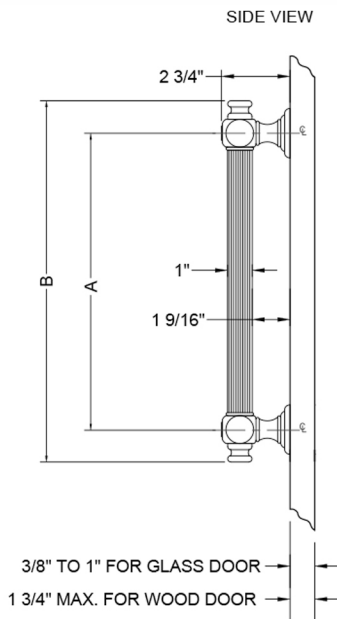

12" H61 Reeded with End Caps Front Mount Shower Door Pull

Model #: H61-FM-12-

FEATURES:

- Can be mounted vertically or horizontally
- Can be used as a towel bar, foot rest, or shaving station when mounted horizontally
- Not to be used as a grab bar
- All brass construction, full polished & plated
- For Glass Installation: Separate mounting kit required (HDL-GLSKIT)
- Custom sizes available- Contact JACLO for pricing & availability

SPECIFICATION DRAWING:

| BRASS LUXURY FRONT MOUNT DOOR PULL | | | |
|------------------------------------|----------------------|-----|---------|
| PART. # | DESCRIPTION | A | B |
| H61-FM- | 6" CENTER TO CENTER | 6" | 8 5/8" |
| H61-FM-8 | 8" CENTER TO CENTER | 8" | 10 5/8" |
| H61-FM-12 | 12" CENTER TO CENTER | 12" | 14 5/8" |
| H61-FM-16 | 16" CENTER TO CENTER | 16" | 18 5/8" |
| H61-FM-18 | 18" CENTER TO CENTER | 18" | 20 5/8" |
| H61-FM-24 | 24" CENTER TO CENTER | 24" | 26 5/8" |
| H61-FM-32 | 32" CENTER TO CENTER | 32" | 34 5/8" |