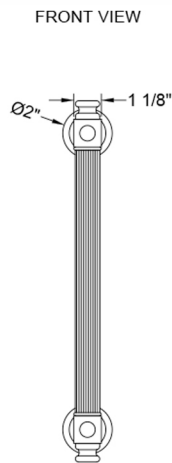

12" H61 Reeded with End Caps Front Mount Shower Door Pull

Model #: H61-FM-12-

FEATURES:

- Can be mounted vertically or horizontally
- Can be used as a towel bar, foot rest, or shaving station when mounted horizontally
- Not to be used as a grab bar
- All brass construction, full polished & plated
- For Glass Installation: Separate mounting kit required (HDL-GLSKIT)
- Custom sizes available- Contact JACLO for pricing & availability

SPECIFICATION DRAWING:

| BRASS LUXURY FRONT MOUNT DOOR PULL | | | |
|------------------------------------|----------------------|-----|---------|
| PART. # | DESCRIPTION | A | B |
| H61-FM- | 6" CENTER TO CENTER | 6" | 8 5/8" |
| H61-FM-8 | 8" CENTER TO CENTER | 8" | 10 5/8" |
| H61-FM-12 | 12" CENTER TO CENTER | 12" | 14 5/8" |
| H61-FM-16 | 16" CENTER TO CENTER | 16" | 18 5/8" |
| H61-FM-18 | 18" CENTER TO CENTER | 18" | 20 5/8" |
| H61-FM-24 | 24" CENTER TO CENTER | 24" | 26 5/8" |
| H61-FM-32 | 32" CENTER TO CENTER | 32" | 34 5/8" |