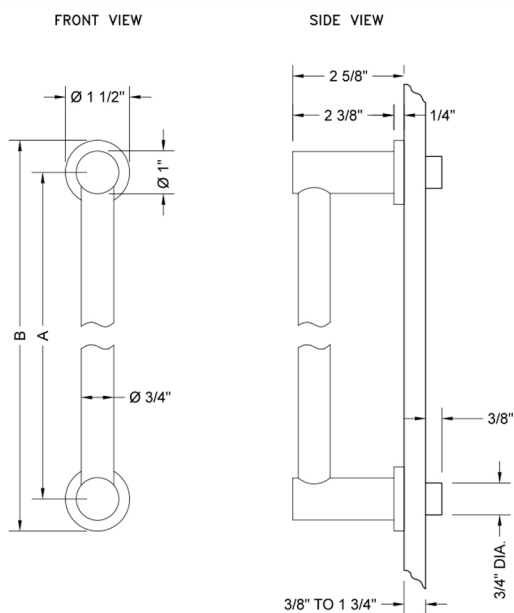

6" H40 Contempo II Front Mount Shower Door Pull

Model #: H40-FM-

FEATURES:

- Can be mounted vertically or horizontally
- Can be used as a towel bar, foot rest, or shaving station when mounted horizontally
- Not to be used as a grab bar
- All brass construction, full polished & plated
- For Glass Installation: Separate mounting kit required (H40-GLSKIT)
- Custom sizes available- Contact JACLO for pricing & availability

SPECIFICATION DRAWING:

CONTEMPO FRONT MOUNT DOOR PULL			
PART. #	SPECIFICS	A	B
H40-FM-XXX	6" C TO C	6"	7 1/2"
H40-FM-08-XXX	8" C TO C	8"	9 1/2"
H40-FM-12-XXX	12" C TO C	12"	13 1/2"
H40-FM-16-XXX	16" C TO C	16"	17 1/2"
H40-FM-18-XXX	18" C TO C	18"	19 1/2"
H40-FM-24-XXX	24" C TO C	24"	25 1/2"
H40-FM-32-XXX	32" C TO C	32"	33 1/2"