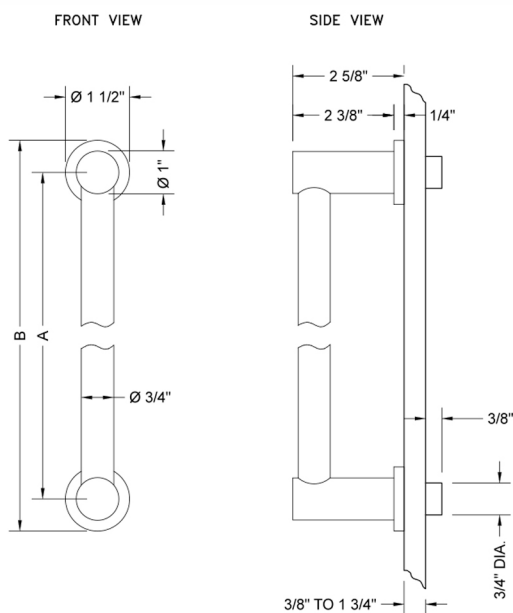

12" H40 Contempo II Front Mount Shower Door Pull

Model #: H40-FM-12-

FEATURES:

- Can be mounted vertically or horizontally
- Can be used as a towel bar, foot rest, or shaving station when mounted horizontally
- Not to be used as a grab bar
- All brass construction, full polished & plated
- For Glass Installation: Separate mounting kit required (H40-GLSKIT)
- Custom sizes available- Contact JACLO for pricing & availability

SPECIFICATION DRAWING:

CONTEMPO FRONT MOUNT DOOR PULL			
PART. #	SPECIFICS	A	B
H40-FM-XXX	6" C TO C	6"	7 1/2"
H40-FM-08-XXX	8" C TO C	8"	9 1/2"
H40-FM-12-XXX	12" C TO C	12"	13 1/2"
H40-FM-16-XXX	16" C TO C	16"	17 1/2"
H40-FM-18-XXX	18" C TO C	18"	19 1/2"
H40-FM-24-XXX	24" C TO C	24"	25 1/2"
H40-FM-32-XXX	32" C TO C	32"	33 1/2"