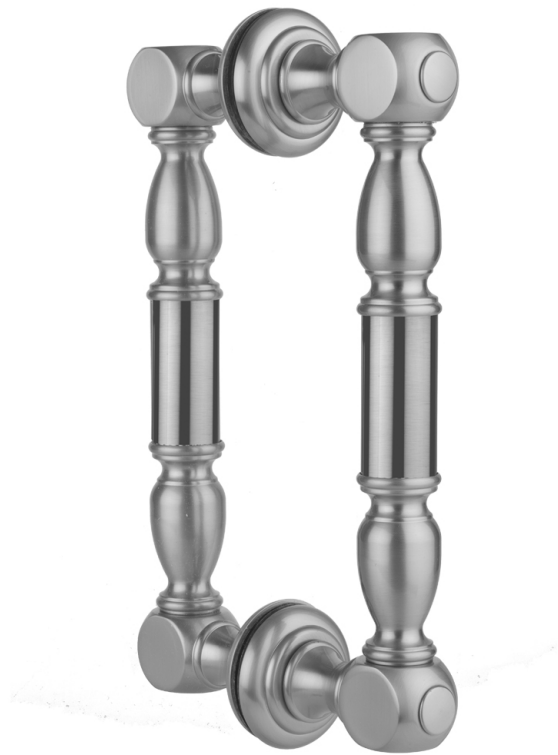

18" H20 Back to Back Shower Door Pull wth Finials

Model #: H20-BB-18-

FEATURES:

- Can be mounted vertically or horizontally
- Can be used as a towel bar when mounted horizontally
- Not to be used as a grab bar
- All brass construction, full polished & plated
- Includes rubber gaskets for glass door installation
- Custom sizes available- Contact JACLO for pricing & availability

AVAILABLE FINISHES:

| | | |
|-------------------------|-------------------------|-----------------------|
| Polished Chrome (PCH) | Satin Chrome (SC) | Bronze Umber (BU) |
| Satin Nickel (SN) | Pewter (PEW) | Caramel Bronze (CB) |
| Polished Nickel (PN) | Antique Brass (AB) | Antique Copper (ACU) |
| Oil-Rubbed Bronze (ORB) | Polished Brass (PB) | Polished Copper (PCU) |
| Vintage Bronze (VB) | Satin Brass (SB) | Rose Gold (RG) |
| Matte Black (MBK) | Satin Gold (SG) | Polished Gold (PG) |
| Black Nickel (BKN) | Bombay Gold (BG) | Jewelers Gold (JG) |
| Europa Bronze (EB) | White (WH) | Sedona Beige (SDB) |
| Tristan Brass (TB) | Unlacquered Brass (ULB) | Satin Cooper (SCU) |