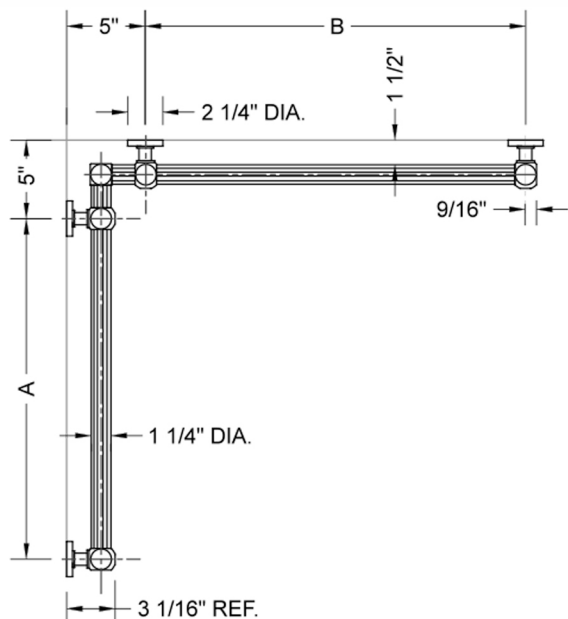

G71 32" x 48" Inside Corner Grab Bar

Model #: **G71-32-48-IC-**

FEATURES:

- ADA compliant when properly installed
- All brass construction, fully polished & plated
- All grab bars can be custom sized. Contact JACLO for pricing & availability
- Optional handshower sliders and toilet paper/wash cloth holders can be added only upon initial order
- Grab bars over 32" REQUIRE a middle post

SPECIFICATION DRAWING:

BRASS LUXURY GRAB BAR							
PART. #	DESCRIPTION	A	B	PART. #	DESCRIPTION	A	B
G71-12-12-IC	CENTER OF POST	12"	12"	G71-24-36-IC	CENTER OF POST	24"	36"
G71-12-16-IC	CENTER OF POST	12"	16"	G71-24-48-IC	CENTER OF POST	24"	48"
G71-12-24-IC	CENTER OF POST	12"	24"	G71-24-60-IC	CENTER OF POST	24"	60"
G71-12-32-IC	CENTER OF POST	12"	32"				
				G71-32-32-IC	CENTER OF POST	32"	32"
G71-12-36-IC	CENTER OF POST	12"	36"	G71-32-36-IC	CENTER OF POST	32"	36"
G71-12-48-IC	CENTER OF POST	12"	48"	G71-32-48-IC	CENTER OF POST	32"	48"
G71-12-60-IC	CENTER OF POST	12"	60"	G71-32-60-IC	CENTER OF POST	32"	60"
G71-16-16-IC	CENTER OF POST	16"	16"	G71-36-36-IC	CENTER OF POST	36"	36"
G71-16-24-IC	CENTER OF POST	16"	24"	G71-36-48-IC	CENTER OF POST	36"	48"
G71-16-32-IC	CENTER OF POST	16"	32"	G71-36-60-IC	CENTER OF POST	36"	60"
G71-16-36-IC	CENTER OF POST	16"	36"	G71-48-48-IC	CENTER OF POST	48"	48"
G71-16-48-IC	CENTER OF POST	16"	48"	G71-48-60-IC	CENTER OF POST	48"	60"
G71-16-60-IC	CENTER OF POST	16"	60"				
				G71-60-60-IC	CENTER OF POST	60"	60"
G71-24-24-IC	CENTER OF POST	24"	24"				
G71-24-32-IC	CENTER OF POST	24"	32"				