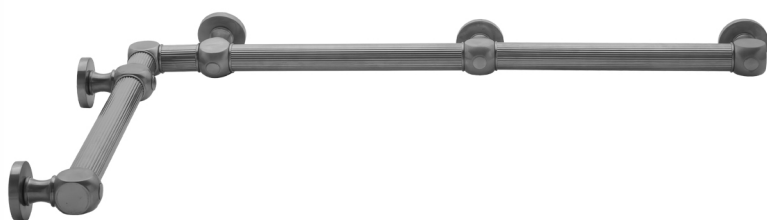

G71 32" x 48" Inside Corner Grab Bar

Model #: **G71-32-48-IC-**

FEATURES:

- ADA compliant when properly installed
- All brass construction, fully polished & plated
- All grab bars can be custom sized. Contact JACLO for pricing & availability
- Optional handshower sliders and toilet paper/wash cloth holders can be added only upon initial order
- Grab bars over 32" REQUIRE a middle post

AVAILABLE FINISHES:

Polished Chrome (PCH)	Satin Chrome (SC)	Bronze Umber (BU)
Satin Nickel (SN)	Pewter (PEW)	Caramel Bronze (CB)
Polished Nickel (PN)	Antique Brass (AB)	Antique Copper (ACU)
Oil-Rubbed Bronze (ORB)	Polished Brass (PB)	Polished Copper (PCU)
Vintage Bronze (VB)	Satin Brass (SB)	Rose Gold (RG)
Matte Black (MBK)	Satin Gold (SG)	Polished Gold (PG)
Black Nickel (BKN)	Bombay Gold (BG)	Jewelers Gold (JG)
Europa Bronze (EB)	White (WH)	Sedona Beige (SDB)
Tristan Brass (TB)	Unlacquered Brass (ULB)	Satin Cooper (SCU)