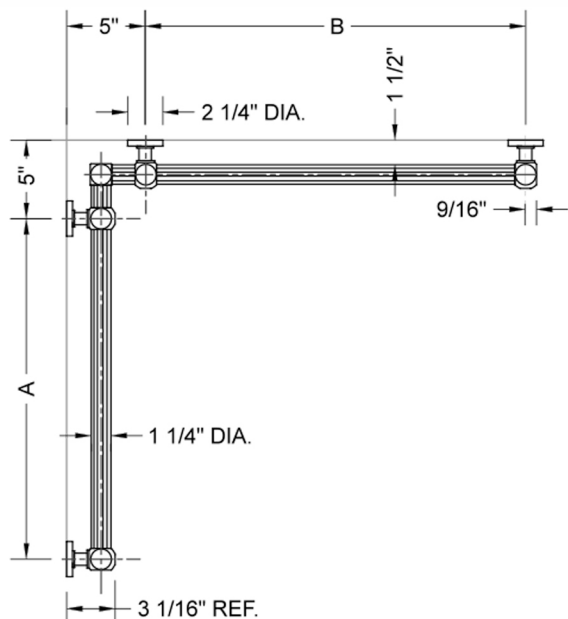

G71 24" x 60" Inside Corner Grab Bar

Model #: **G71-24-60-IC-**

FEATURES:

- ADA compliant when properly installed
- All brass construction, fully polished & plated
- All grab bars can be custom sized. Contact JACLO for pricing & availability
- Optional handshower sliders and toilet paper/wash cloth holders can be added only upon initial order
- Grab bars over 32" REQUIRE a middle post

SPECIFICATION DRAWING:

BRASS LUXURY GRAB BAR							
PART. #	DESCRIPTION	A	B	PART. #	DESCRIPTION	A	B
G71-12-12-IC	CENTER OF POST	12"	12"	G71-24-36-IC	CENTER OF POST	24"	36"
G71-12-16-IC	CENTER OF POST	12"	16"	G71-24-48-IC	CENTER OF POST	24"	48"
G71-12-24-IC	CENTER OF POST	12"	24"	G71-24-60-IC	CENTER OF POST	24"	60"
G71-12-32-IC	CENTER OF POST	12"	32"				
				G71-32-32-IC	CENTER OF POST	32"	32"
G71-12-36-IC	CENTER OF POST	12"	36"	G71-32-36-IC	CENTER OF POST	32"	36"
G71-12-48-IC	CENTER OF POST	12"	48"	G71-32-48-IC	CENTER OF POST	32"	48"
G71-12-60-IC	CENTER OF POST	12"	60"	G71-32-60-IC	CENTER OF POST	32"	60"
G71-16-16-IC	CENTER OF POST	16"	16"	G71-36-36-IC	CENTER OF POST	36"	36"
G71-16-24-IC	CENTER OF POST	16"	24"	G71-36-48-IC	CENTER OF POST	36"	48"
G71-16-32-IC	CENTER OF POST	16"	32"	G71-36-60-IC	CENTER OF POST	36"	60"
G71-16-36-IC	CENTER OF POST	16"	36"	G71-48-48-IC	CENTER OF POST	48"	48"
G71-16-48-IC	CENTER OF POST	16"	48"	G71-48-60-IC	CENTER OF POST	48"	60"
G71-16-60-IC	CENTER OF POST	16"	60"				
				G71-60-60-IC	CENTER OF POST	60"	60"
G71-24-24-IC	CENTER OF POST	24"	24"				
G71-24-32-IC	CENTER OF POST	24"	32"				