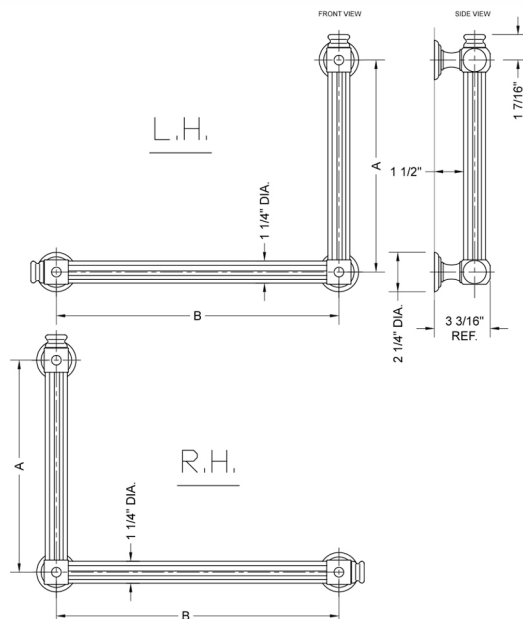

G61 16H x 16W 90° Grab Bar

Model #: **G61-16H-16W-**

FEATURES:

- ADA compliant when properly installed
- All brass construction, fully polished & plated
- All grab bars can be custom sized. Contact JACLO for pricing & availability
- Optional handshower sliders and toilet paper/wash cloth holders can be added only upon initial order
- Grab bars over 32" REQUIRE a middle post

SPECIFICATION DRAWING:

BRASS LUXURY GRAB BAR			
PART. #	DESCRIPTION	A H	B W
G61-12H-12W	CENTER TO CENTER	12"	12"
G61-12H-16W	CENTER TO CENTER	12"	16"
G61-12H-24W	CENTER TO CENTER	12"	24"
G61-12H-32W	CENTER TO CENTER	12"	32"
G61-16H-12W	CENTER TO CENTER	16"	12"
G61-16H-16W	CENTER TO CENTER	16"	16"
G61-16H-24W	CENTER TO CENTER	16"	24"
G61-16H-32W	CENTER TO CENTER	16"	32"
G61-24H-12W	CENTER TO CENTER	24"	12"
G61-24H-16W	CENTER TO CENTER	24"	16"
G61-24H-24W	CENTER TO CENTER	24"	24"
G61-24H-32W	CENTER TO CENTER	24"	32"
G61-32H-12W	CENTER TO CENTER	32"	12"
G61-32H-16W	CENTER TO CENTER	32"	16"
G61-32H-24W	CENTER TO CENTER	32"	24"
G61-32H-32W	CENTER TO CENTER	32"	32"