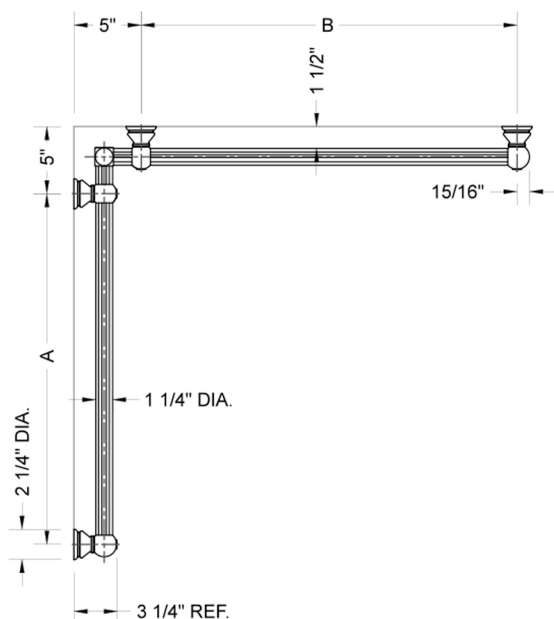

G33 24" x 36" Inside Corner Grab Bar

Model #: G33-24-36-IC-

FEATURES:

- ADA compliant when properly installed
- All brass construction, fully polished & plated
- All grab bars can be custom sized. Contact JACLO for pricing & availability
- Optional handshower sliders and toilet paper/wash cloth holders can be added only upon initial order
- Grab bars over 32" REQUIRE a middle post

SPECIFICATION DRAWING:

BRASS LUXURY GRAB BAR							
PART. #	DESCRIPTION	A	B	PART. #	DESCRIPTION	A	B
G33-12-12-IC	CENTER OF POST	12"	12"	G33-24-36-IC	CENTER OF POST	24"	36"
G33-12-16-IC	CENTER OF POST	12"	16"	G33-24-48-IC	CENTER OF POST	24"	48"
G33-12-24-IC	CENTER OF POST	12"	24"	G33-24-60-IC	CENTER OF POST	24"	60"
G33-12-32-IC	CENTER OF POST	12"	32"				
				G33-32-32-IC	CENTER OF POST	32"	32"
G33-12-36-IC	CENTER OF POST	12"	36"	G33-32-36-IC	CENTER OF POST	32"	36"
G33-12-48-IC	CENTER OF POST	12"	48"	G33-32-48-IC	CENTER OF POST	32"	48"
G33-12-60-IC	CENTER OF POST	12"	60"	G33-32-60-IC	CENTER OF POST	32"	60"
G33-16-16-IC	CENTER OF POST	16"	16"	G33-36-36-IC	CENTER OF POST	36"	36"
G33-16-24-IC	CENTER OF POST	16"	24"	G33-36-48-IC	CENTER OF POST	36"	48"
G33-16-32-IC	CENTER OF POST	16"	32"	G33-36-60-IC	CENTER OF POST	36"	60"
G33-16-36-IC	CENTER OF POST	16"	36"	G33-48-48-IC	CENTER OF POST	48"	48"
G33-16-48-IC	CENTER OF POST	16"	48"	G33-48-60-IC	CENTER OF POST	48"	60"
G33-16-60-IC	CENTER OF POST	16"	60"				
				G33-60-60-IC	CENTER OF POST	60"	60"
G33-24-24-IC	CENTER OF POST	24"	24"				
G33-24-32-IC	CENTER OF POST	24"	32"				