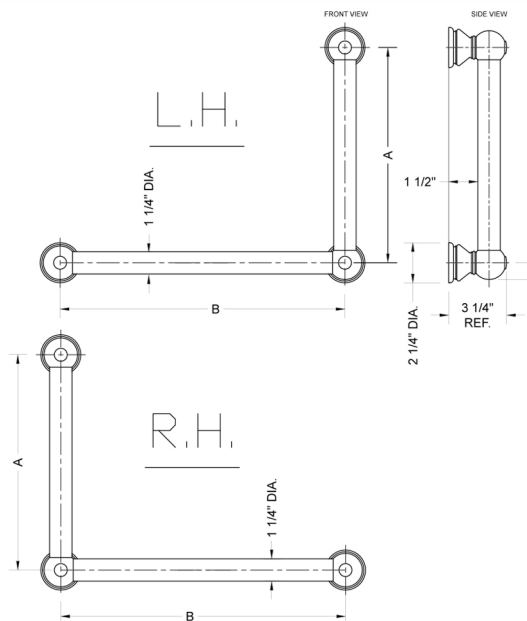

G30 32H x 32W 90° Grab Bar

Model #: G30-32H-32W-

FEATURES:

- ADA compliant when properly installed
- All brass construction, fully polished & plated
- All grab bars can be custom sized. Contact JACLO for pricing & availability
- Optional handshower sliders and toilet paper/wash cloth holders can be added only upon initial order
- Grab bars over 32" REQUIRE a middle post

SPECIFICATION DRAWING:

BRASS LUXURY GRAB BAR			
PART. #	DESCRIPTION	A H	B W
G30-12H-12W	CENTER TO CENTER	12"	12"
G30-12H-16W	CENTER TO CENTER	12"	16"
G30-12H-24W	CENTER TO CENTER	12"	24"
G30-12H-32W	CENTER TO CENTER	12"	32"
G30-16H-12W	CENTER TO CENTER	16"	12"
G30-16H-16W	CENTER TO CENTER	16"	16"
G30-16H-24W	CENTER TO CENTER	16"	24"
G30-16H-32W	CENTER TO CENTER	16"	32"
G30-24H-12W	CENTER TO CENTER	24"	12"
G30-24H-16W	CENTER TO CENTER	24"	16"
G30-24H-24W	CENTER TO CENTER	24"	24"
G30-24H-32W	CENTER TO CENTER	24"	32"
G30-32H-12W	CENTER TO CENTER	32"	12"
G30-32H-16W	CENTER TO CENTER	32"	16"
G30-32H-24W	CENTER TO CENTER	32"	24"
G30-32H-32W	CENTER TO CENTER	32"	32"