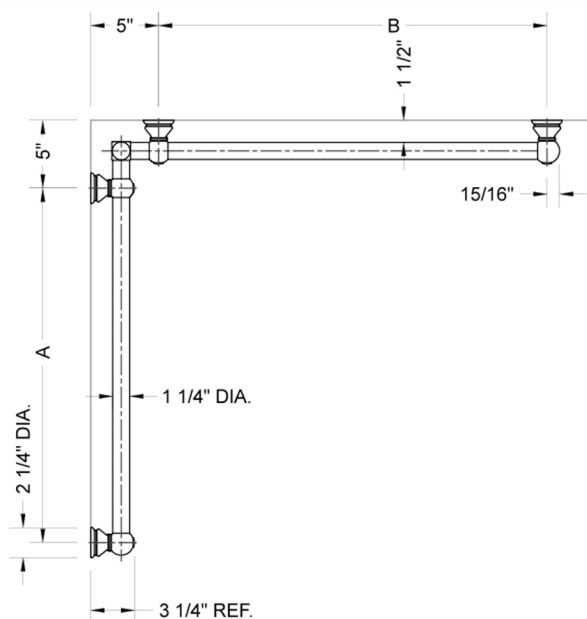

## G30 12" x 12" Inside Corner Grab Bar

Model #: G30-12-12-IC-

### FEATURES:

- ADA compliant when properly installed
- All brass construction, fully polished & plated
- All grab bars can be custom sized. Contact JACLO for pricing & availability
- Optional handshower sliders and toilet paper/wash cloth holders can be added only upon initial order
- Grab bars over 32" REQUIRE a middle post

### SPECIFICATION DRAWING:

BRASS LUXURY GRAB BAR							
PART. #	DESCRIPTION	A	B	PART. #	DESCRIPTION	A	B
G30-12-12-IC	CENTER OF POST	12"	12"	G30-24-36-IC	CENTER OF POST	24"	36"
G30-12-16-IC	CENTER OF POST	12"	16"	G30-24-48-IC	CENTER OF POST	24"	48"
G30-12-24-IC	CENTER OF POST	12"	24"	G30-24-60-IC	CENTER OF POST	24"	60"
G30-12-32-IC	CENTER OF POST	12"	32"				
				G30-32-32-IC	CENTER OF POST	32"	32"
G30-12-36-IC	CENTER OF POST	12"	36"	G30-32-36-IC	CENTER OF POST	32"	36"
G30-12-48-IC	CENTER OF POST	12"	48"	G30-32-48-IC	CENTER OF POST	32"	48"
G30-12-60-IC	CENTER OF POST	12"	60"	G30-32-60-IC	CENTER OF POST	32"	60"
G30-16-16-IC	CENTER OF POST	16"	16"	G30-36-36-IC	CENTER OF POST	36"	36"
G30-16-24-IC	CENTER OF POST	16"	24"	G30-36-48-IC	CENTER OF POST	36"	48"
G30-16-32-IC	CENTER OF POST	16"	32"	G30-36-60-IC	CENTER OF POST	36"	60"
G30-16-36-IC	CENTER OF POST	16"	36"	G30-48-48-IC	CENTER OF POST	48"	48"
G30-16-48-IC	CENTER OF POST	16"	48"	G30-48-60-IC	CENTER OF POST	48"	60"
G30-16-60-IC	CENTER OF POST	16"	60"				
				G30-60-60-IC	CENTER OF POST	60"	60"
G30-24-24-IC	CENTER OF POST	24"	24"				
G30-24-32-IC	CENTER OF POST	24"	32"				