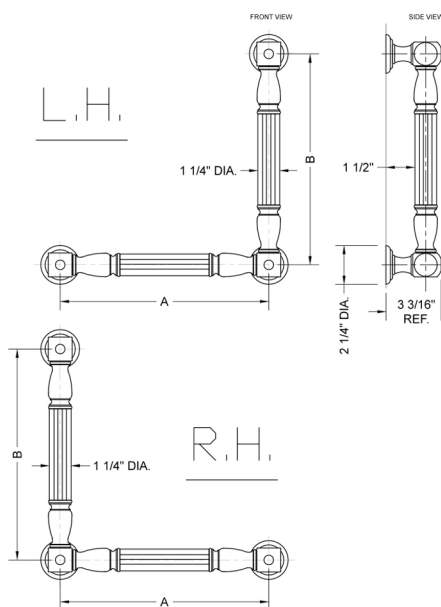

G21 12H x 16W 90° Right Hand Grab Bar

Model #: **G21-12H-16W-RH-**

FEATURES:

- ADA compliant when properly installed
- All brass construction, fully polished & plated
- All grab bars can be custom sized. Contact JACLO for pricing & availability
- Optional handshower sliders and toilet paper/wash cloth holders can be added only upon initial order
- Grab bars over 32" REQUIRE a middle post

SPECIFICATION DRAWING:

| BRASS LUXURY GRAB BAR | | | |
|-----------------------|------------------|--------|--------|
| PART. # | DESCRIPTION | A H | B W |
| G21-12H-12W | CENTER TO CENTER | 12" | 12" |
| G21-12H-16W | CENTER TO CENTER | 12" | 16" |
| G21-12H-24W | CENTER TO CENTER | 12" | 24" |
| G21-12H-32W | CENTER TO CENTER | 12" | 32" |
| | | | |
| G21-16H-12W | CENTER TO CENTER | 16" | 12" |
| G21-16H-16W | CENTER TO CENTER | 16" | 16" |
| G21-16H-24W | CENTER TO CENTER | 16" | 24" |
| G21-16H-32W | CENTER TO CENTER | 16" | 32" |
| | | | |
| G21-24H-12W | CENTER TO CENTER | 24" | 12" |
| G21-24H-16W | CENTER TO CENTER | 24" | 16" |
| G21-24H-24W | CENTER TO CENTER | 24" | 24" |
| G21-24H-32W | CENTER TO CENTER | 24" | 32" |
| | | | |
| G21-32H-12W | CENTER TO CENTER | 32" | 12" |
| G21-32H-16W | CENTER TO CENTER | 32" | 16" |
| G21-32H-24W | CENTER TO CENTER | 32" | 24" |
| G21-32H-32W | CENTER TO CENTER | 32" | 32" |