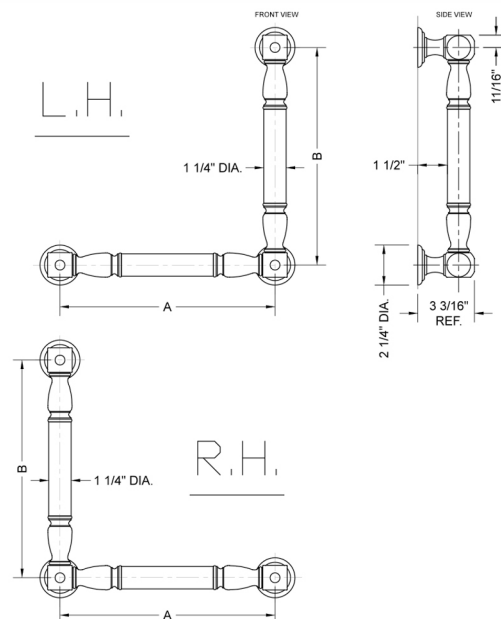

G20 16H x 24W 90° Left Hand Grab Bar

Model #: **G20-16H-24W-LH-**

FEATURES:

- ADA compliant when properly installed
- All brass construction, fully polished & plated
- All grab bars can be custom sized. Contact JACLO for pricing & availability
- Optional handshower sliders and toilet paper/wash cloth holders can be added only upon initial order
- Grab bars over 32" REQUIRE a middle post

SPECIFICATION DRAWING:

BRASS LUXURY GRAB BAR			
PART. #	DESCRIPTION	A H	B W
G20-12H-12W	CENTER TO CENTER	12"	12"
G20-12H-16W	CENTER TO CENTER	12"	16"
G20-12H-24W	CENTER TO CENTER	12"	24"
G20-12H-32W	CENTER TO CENTER	12"	32"
G20-16H-12W	CENTER TO CENTER	16"	12"
G20-16H-16W	CENTER TO CENTER	16"	16"
G20-16H-24W	CENTER TO CENTER	16"	24"
G20-16H-32W	CENTER TO CENTER	16"	32"
G20-24H-12W	CENTER TO CENTER	24"	12"
G20-24H-16W	CENTER TO CENTER	24"	16"
G20-24H-24W	CENTER TO CENTER	24"	24"
G20-24H-32W	CENTER TO CENTER	24"	32"
G20-32H-12W	CENTER TO CENTER	32"	12"
G20-32H-16W	CENTER TO CENTER	32"	16"
G20-32H-24W	CENTER TO CENTER	32"	24"
G20-32H-32W	CENTER TO CENTER	32"	32"