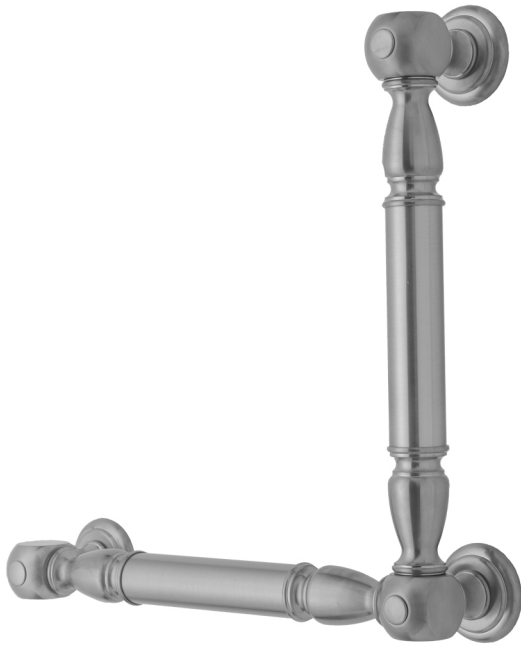

G20 16H x 24W 90° Left Hand Grab Bar

Model #: **G20-16H-24W-LH-**

FEATURES:

- ADA compliant when properly installed
- All brass construction, fully polished & plated
- All grab bars can be custom sized. Contact JACLO for pricing & availability
- Optional handshower sliders and toilet paper/wash cloth holders can be added only upon initial order
- Grab bars over 32" REQUIRE a middle post

AVAILABLE FINISHES:

Polished Chrome (PCH)	Satin Chrome (SC)	Bronze Umber (BU)
Satin Nickel (SN)	Pewter (PEW)	Caramel Bronze (CB)
Polished Nickel (PN)	Antique Brass (AB)	Antique Copper (ACU)
Oil-Rubbed Bronze (ORB)	Polished Brass (PB)	Polished Copper (PCU)
Vintage Bronze (VB)	Satin Brass (SB)	Rose Gold (RG)
Matte Black (MBK)	Satin Gold (SG)	Polished Gold (PG)
Black Nickel (BKN)	Bombay Gold (BG)	Jewelers Gold (JG)
Europa Bronze (EB)	White (WH)	Sedona Beige (SDB)
Tristan Brass (TB)	Unlacquered Brass (ULB)	Satin Cooper (SCU)

SPECIFICATION DRAWING:

BRASS LUXURY GRAB BAR			
PART. #	DESCRIPTION	A H	B W
G20-12H-12W	CENTER TO CENTER	12"	12"
G20-12H-16W	CENTER TO CENTER	12"	16"
G20-12H-24W	CENTER TO CENTER	12"	24"
G20-12H-32W	CENTER TO CENTER	12"	32"
G20-16H-12W	CENTER TO CENTER	16"	12"
G20-16H-16W	CENTER TO CENTER	16"	16"
G20-16H-24W	CENTER TO CENTER	16"	24"
G20-16H-32W	CENTER TO CENTER	16"	32"
G20-24H-12W	CENTER TO CENTER	24"	12"
G20-24H-16W	CENTER TO CENTER	24"	16"
G20-24H-24W	CENTER TO CENTER	24"	24"
G20-24H-32W	CENTER TO CENTER	24"	32"
G20-32H-12W	CENTER TO CENTER	32"	12"
G20-32H-16W	CENTER TO CENTER	32"	16"
G20-32H-24W	CENTER TO CENTER	32"	24"
G20-32H-32W	CENTER TO CENTER	32"	32"