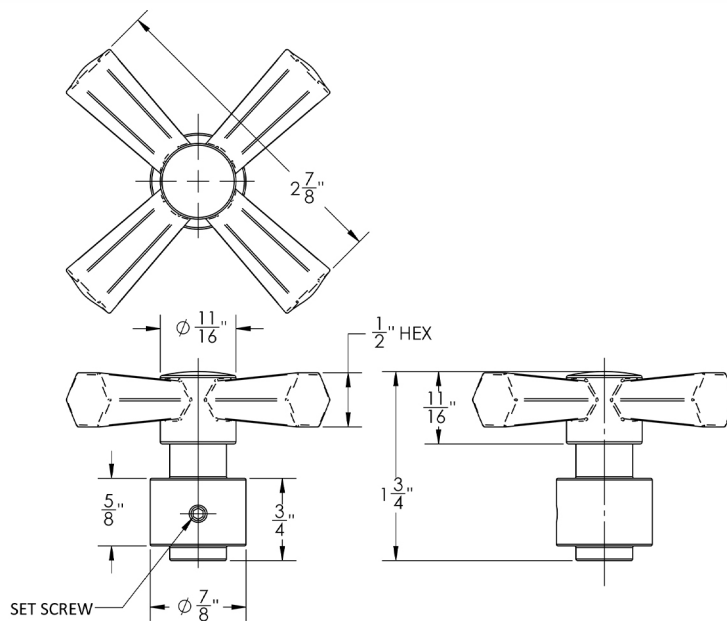

Hex J-CSV Cross Handle

Model #: CV-12-

FEATURES:

- All Brass Hex Cross handle replacement for J-CSV and J-DIV-CSV valve trim

AVAILABLE FINISHES:

Polished Chrome (PCH)	Satin Chrome (SC)	Bronze Umber (BU)
Satin Nickel (SN)	Pewter (PEW)	Caramel Bronze (CB)
Polished Nickel (PN)	Antique Brass (AB)	Antique Copper (ACU)
Oil-Rubbed Bronze (ORB)	Polished Brass (PB)	Polished Copper (PCU)
Vintage Bronze (VB)	Satin Brass (SB)	Matte Black (MBK)
Satin Gold (SG)	Polished Gold (PG)	Black Nickel (BKN)
White (WH)	Unlacquered Brass (ULB)	Satin Cooper (SCU)
Almond (ALD)	Amber (AMB)	Azure Blue (AZB)
Coral (COR)	Mint Green (GRN)	Stone Grey (GRY)
Lilac (LAC)	Light Blue (LBL)	Limon (LIM)
Plum (PLM)	Pink (PNK)	Red (RED)
Graphite (GPH)	Aged Unlacquered Brass (AUB)	

SPECIFICATION DRAWING:

ISOMETRIC VIEW