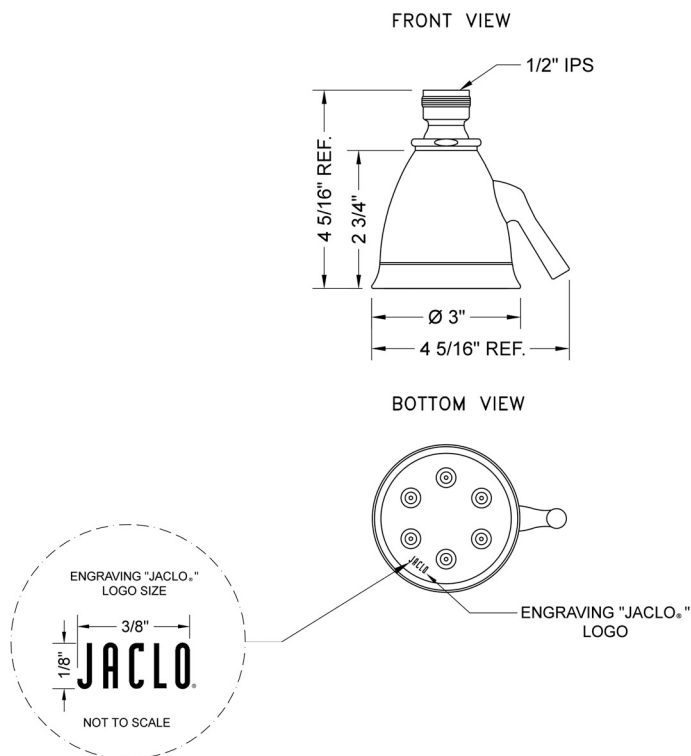

RETRO #2 Showerhead- 1.5 GPM

Model #: B738-1.5-

FEATURES:

- 2 3/4" Brass adjustable spray showerhead
- 1/2" IPS adjustable brass ball joint to adjust angle of showerhead
- 6 adjustable jets with 48 individual sprays
- Adjusts from wide to narrow rain
- Easy clean flush system
- Traditional flared bell design
- Available flow rates: 2.5, 2.0, 1.75 & 1.5 GPM
- 1.75 GPM - WaterSense Approved
-

SPECIFICATION DRAWING:

SPRAY PATTERNS: