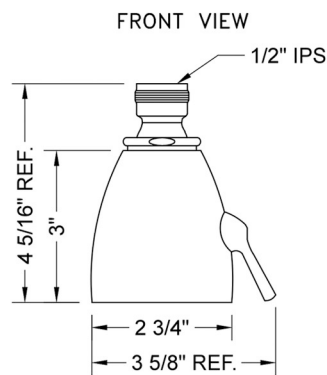

Contempo #2 Showerhead- 1.5 GPM

Model #: B728-1.5-

FEATURES:

- 2 3/4" Brass adjustable spray showerhead
- 1/2" IPS adjustable brass ball joint to adjust angle of showerhead
- 6 adjustable jets with 48 individual sprays
- Adjusts from wide to narrow rain
- Easy clean flush system
- Available flow rates: 2.5, 2.0, 1.75 & 1.5 GPM
- 1.75 GPM - WaterSense Approved

SPECIFICATION DRAWING:

BOTTOM VIEW

SPRAY PATTERNS: