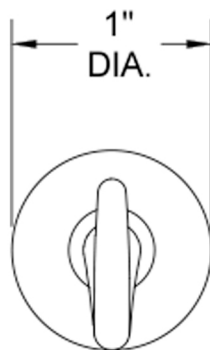

Bidet Wall Hook

Model #: 8027-

FEATURES:

- Brass two piece wall hook & cover plate
- Brass wall hook for use with B071 & B074

AVAILABLE FINISHES:

Polished Chrome (PCH)	Satin Chrome (SC)	Bronze Umber (BU)
Satin Nickel (SN)	Pewter (PEW)	Caramel Bronze (CB)
Polished Nickel (PN)	Antique Brass (AB)	Antique Copper (ACU)
Oil-Rubbed Bronze (ORB)	Polished Brass (PB)	Polished Copper (PCU)
Vintage Bronze (VB)	Satin Brass (SB)	Rose Gold (RG)
Matte Black (MBK)	Satin Gold (SG)	Polished Gold (PG)
Black Nickel (BKN)	Bombay Gold (BG)	Jewelers Gold (JG)
Europa Bronze (EB)	White (WH)	Sedona Beige (SDB)
Tristan Brass (TB)	Satin Cooper (SCU)	

SPECIFICATION DRAWING:

FRONT VIEW

SIDE VIEW