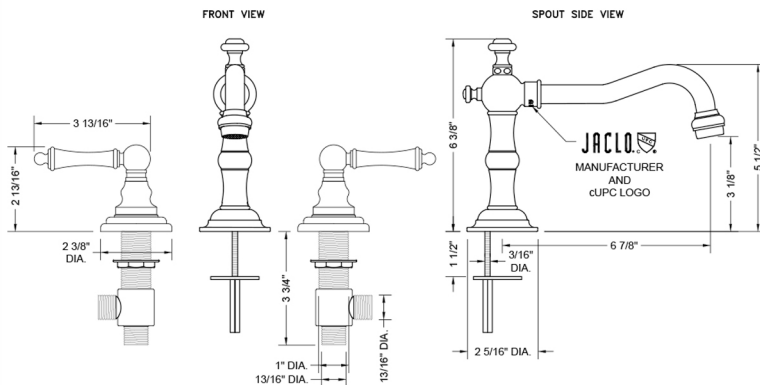

Roaring 20's Faucet with Ball Lever Handles - 0.5 GPM

Model #: 7830-T679-0.5-

FEATURES:

- All brass 8" - 12" widespread faucet includes brass pop-up drain with overflow
- 1/4 turn ceramic valves
- Swivel Spout (For Stationary Spout option, contact JACLO)
- Available Flow Rates: 1.5, 1.2 & 0.5 GPM. Additional flow rate (aerator) options available. Contact JACLO.
- 6 7/8" spout reach
- Spout Hole Size: 1" - 2"
- Valve Hole Size: 1 1/8" - 1 5/8"
- ADA Compliant Levers

SPECIFICATION DRAWING:

AVAILABLE HANDLES: