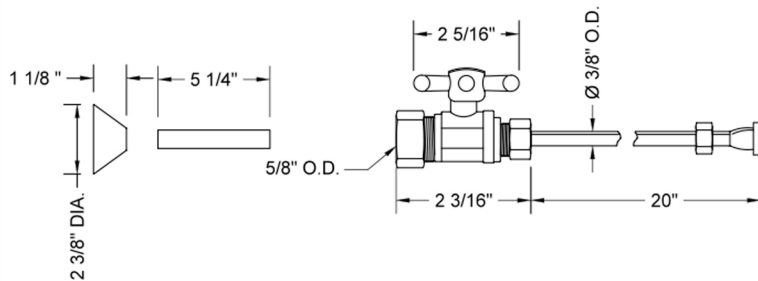

# Quarter Turn Straight Pattern 5/8" O.D. Compression (Fits 1/2" Copper) x 3/8" O.D. Toilet Supply Kit with Standard Cross, 20" Supply Tube, Cover Tube, Escutcheon

**Model #: 622-72CT-**

## FEATURES:

- Complete Toilet Supply Kit
- Kit contains:
  - (1) Quarter Turn Straight Pattern 5/8" O.D. Compression (Fits 1/2" Copper) x 3/8" O.D. Supply Valve with Standard Cross Handle P/N 622
  - (1) 20" Copper Supply Tube P/N 772
  - (1) Bell Escutcheon P/N 7116
  - (1) Cover Tube P/N 579

## SPECIFICATION DRAWING:

COMPONENTS	
DESCRIPTION	QTY:
STRAIGHT VALVE - STANDARD CROSS HANDLE	1
20" X 3/8" O.D. SUPPLY TUBE	1
ESCUTCHEON	1
PLASTIC FILL VALVE COUPLING NUT	1
5 1/4" COVER TUBE	1