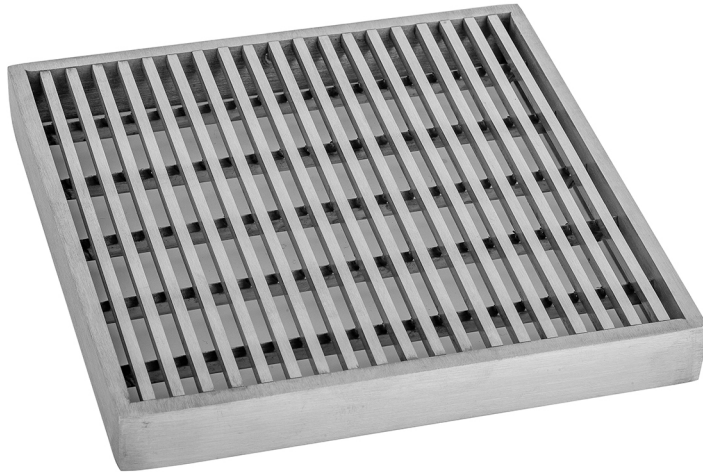

## 6" x 6" Bar Channel Drain Grate

Model #: 6209-6-

### FEATURES:

- 304 stainless steel construction
- 6" x 6" channel drain grate
- Key included to remove grate for easy cleaning
- For use with JACLO square channel drain body (84266-) sold separately
- Standard finishes: BSS & PSS. Additional finishes available: BKN, BU, EB, JG, MBK, ORB, PB, PG, SB, SDB, SG, TB, WH. Contact JACLO for pricing and availability