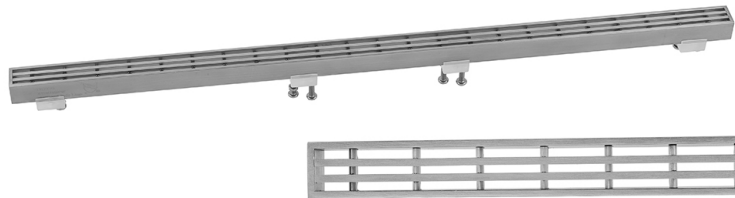

Slim 42" Channel Drain Bar Grate

Model #: 6204-42-

FEATURES:

- 1" wide sleek design grate
- 304 stainless steel construction
- JACLO slim channel drain body sold separately (83242)
- Standard finishes: BSS & PSS. Additional finishes available: BKN, ORB, MBK, BU, SDB, WH, TB, EB. Call for pricing and availability

AVAILABLE FINISHES:

Polished Stainless (PSS) Brushed Stainless (BSS)

SPECIFICATION DRAWING:

| JACLO SLIM BAR GRATE ONLY | | |
|---------------------------|---------------|-----|
| PART. # | DESCRIPTION | A |
| 6204-24-XXX | 24" BAR GRATE | 24" |
| 6204-32-XXX | 32" BAR GRATE | 32" |
| 6204-36-XXX | 36" BAR GRATE | 36" |
| 6204-42-XXX | 42" BAR GRATE | 42" |
| 6204-48-XXX | 48" BAR GRATE | 48" |
| 6204-60-XXX | 60" BAR GRATE | 60" |