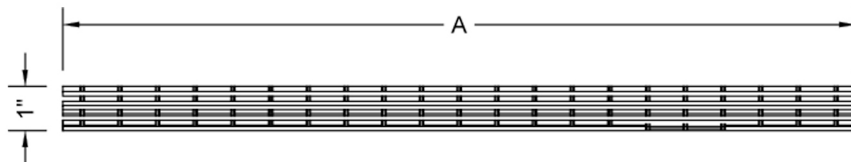

Slim 42" Channel Drain Bar Grate

Model #: 6204-42-

FEATURES:

- 1" wide sleek design grate
- 304 stainless steel construction
- JACLO slim channel drain body sold separately (83242)
- Standard finishes: BSS & PSS. Additional finishes available: BKN, ORB, MBK, BU, SDB, WH, TB, EB. Call for pricing and availability

AVAILABLE FINISHES:

Polished Stainless (PSS) Brushed Stainless (BSS)

SPECIFICATION DRAWING:

| JACLO SLIM BAR GRATE ONLY | | |
|---------------------------|---------------|-----|
| PART. # | DESCRIPTION | A |
| 6204-24-XXX | 24" BAR GRATE | 24" |
| 6204-32-XXX | 32" BAR GRATE | 32" |
| 6204-36-XXX | 36" BAR GRATE | 36" |
| 6204-42-XXX | 42" BAR GRATE | 42" |
| 6204-48-XXX | 48" BAR GRATE | 48" |
| 6204-60-XXX | 60" BAR GRATE | 60" |