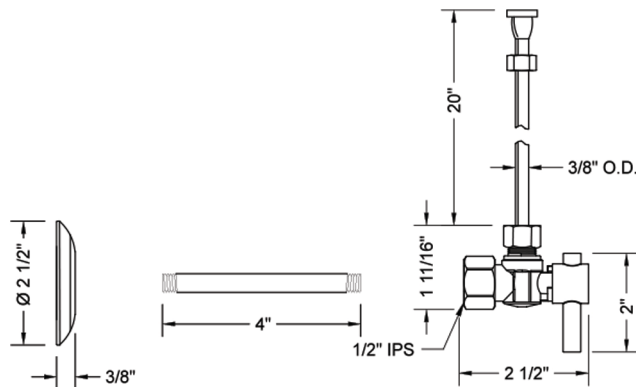

# Quarter Turn Angle Pattern 1/2" IPS x 3/8" O.D. Toilet Supply Kit with Contempo Lever Handle, 20" Supply Tube, Escutcheon

**Model #: 616-2-72-**

## FEATURES:

- Complete Toilet Supply Kit
- Kit contains:
  - (1) Quarter Turn Angle Pattern 1/2" IPS x 3/8" O.D. Supply Valve with Contempo Lever Handle P/N 616-2
  - (1) 20" Copper Supply Tube P/N 772
  - (1) Escutcheon P/N 741 (ULB P/N 6015)
  - (1) 1/2" Brass Nipples P/N 801-12.4

## SPECIFICATION DRAWING:

COMPONENTS	
DESCRIPTION	QTY:
ANGLE VALVE - CONTEMPO LEVER HANDLE	1
20" X 1/2" O.D. SUPPLY TUBE	1
ESCUTCHEON	1
PLASTIC FILL VALVE COUPLING NUT	1
4" NIPPLE	1