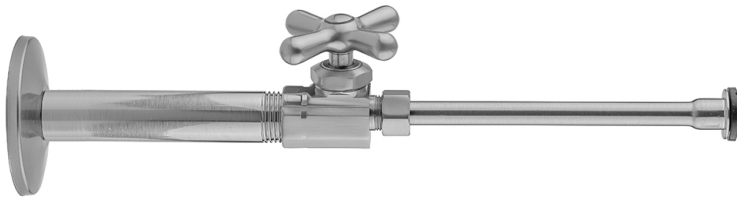

Multi Turn Straight Pattern 3/8" IPS x 3/8" O.D. Toilet Supply Kit with Cross Handle, 20" Supply Tube, Escutcheon

Model #: 590X-72-

FEATURES:

- Complete Toilet Supply Kit
- Kit contains:
 - (1) Multi Turn Straight Pattern 3/8" IPS x 3/8" O.D. Supply Valve with Cross Handle P/N 590
 - (1) 20" Copper Supply Tube P/N 772
 - (1) Escutcheon P/N 740
 - (1) 3/8" Brass Nipple P/N 801-38.4

AVAILABLE FINISHES:

Polished Chrome (PCH)	Satin Chrome (SC)	Satin Nickel (SN)
Polished Nickel (PN)	Antique Brass (AB)	Oil-Rubbed Bronze (ORB)
Polished Brass (PB)	Vintage Bronze (VB)	

SPECIFICATION DRAWING:

COMPONENTS	
DESCRIPTION	QTY:
STRAIGHT VALVE - STANDARD CROSS HANDLE	1
20" X 3/8" O.D. SUPPLY TUBE	1
ESCUTCHEON	1
4" NIPPLE	1
PLASTIC FILL VALVE COUPLING NUT	1

AVAILABLE HANDLES: