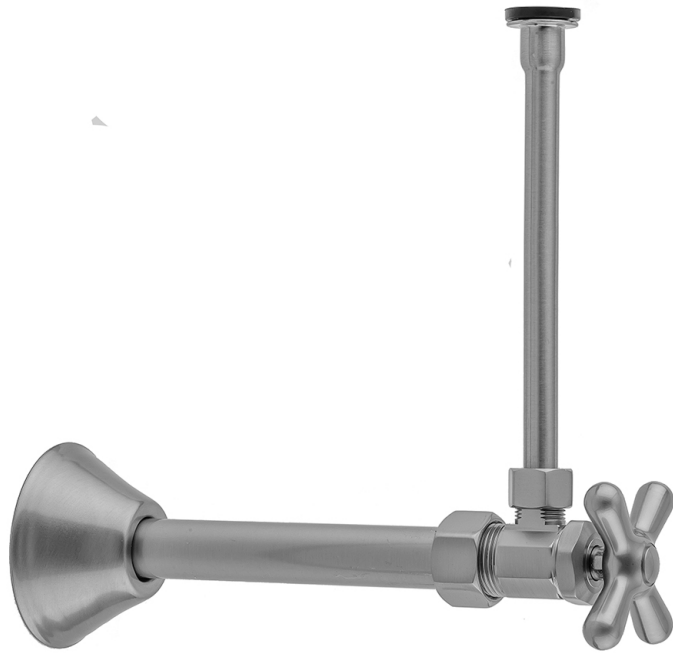

Multi Turn Angle Pattern 5/8" O.D. Compression (Fits 1/2" Copper) x 3/8" O.D. Toilet Supply Kit with Cross Handle, 20" Supply Tube, Cover Tube, Escutcheon

Model #: 5812X-72CT-

FEATURES:

- Complete Toilet Supply Kit
- Kit contains:
 - (1) Multi Turn Angle Pattern 5/8" O.D. Compression (Fits 1/2" Copper) x 3/8" O.D. Supply Valve with Cross Handle P/N 5812X
 - (1) 20" Copper Supply Tube P/N 772
 - (1) Cover Tubes P/N 579
 - (1) Escutcheon P/N 7116

AVAILABLE FINISHES:

- | | | |
|-----------------------|---------------------|-------------------------|
| Polished Chrome (PCH) | Satin Chrome (SC) | Satin Nickel (SN) |
| Polished Nickel (PN) | Antique Brass (AB) | Oil-Rubbed Bronze (ORB) |
| Polished Brass (PB) | Vintage Bronze (VB) | |

SPECIFICATION DRAWING:

COMPONENTS	
DESCRIPTION	QTY:
ANGLE VALVE - STANDARD CROSS HANDLE	1
20" X 3/8" O.D. SUPPLY TUBE	1
ESCUTCHEON	1
5 1/4" COVER TUBE	1
PLASTIC FILL VALVE COUPLING NUT	1

AVAILABLE HANDLES: