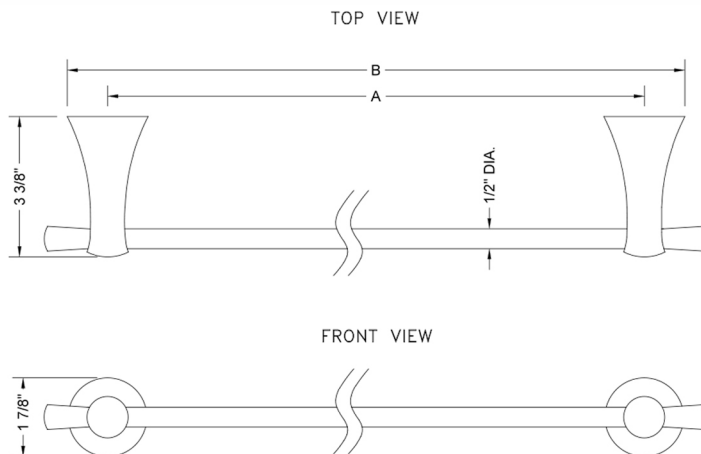

18" Cranford Towel Bar

Model #: 4460-TB-18-

FEATURES:

- All brass 18" towel bar
- Universal mounting hardware included
- 3 3/8" projection

AVAILABLE FINISHES:

Polished Chrome (PCH)	Satin Chrome (SC)	Bronze Umber (BU)
Satin Nickel (SN)	Pewter (PEW)	Caramel Bronze (CB)
Polished Nickel (PN)	Antique Brass (AB)	Antique Copper (ACU)
Oil-Rubbed Bronze (ORB)	Polished Brass (PB)	Polished Copper (PCU)
Vintage Bronze (VB)	Satin Brass (SB)	Rose Gold (RG)
Matte Black (MBK)	Satin Gold (SG)	Polished Gold (PG)
Black Nickel (BKN)	Bombay Gold (BG)	Jewelers Gold (JG)
Europa Bronze (EB)	White (WH)	Sedona Beige (SDB)
Tristan Brass (TB)	Satin Cooper (SCU)	

SPECIFICATION DRAWING:

CRANFORD TOWEL BARS			
PART. #	DESCRIPTION	A	B
4460-TB-18-	18" ALL BRASS TOWEL BAR	18"	19 7/8"
4460-TB-24-	24" ALL BRASS TOWEL BAR	24"	25 7/8"