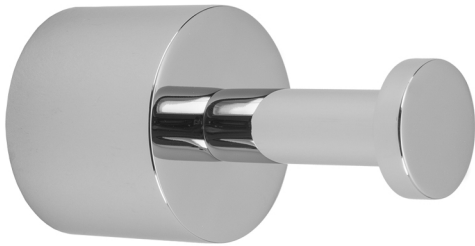

## Contempo II Robe Hook

**Model #: 3501-RH-**

### FEATURES:

- All brass single robe hook
- Universal mounting hardware included
- 2 3/8" projection