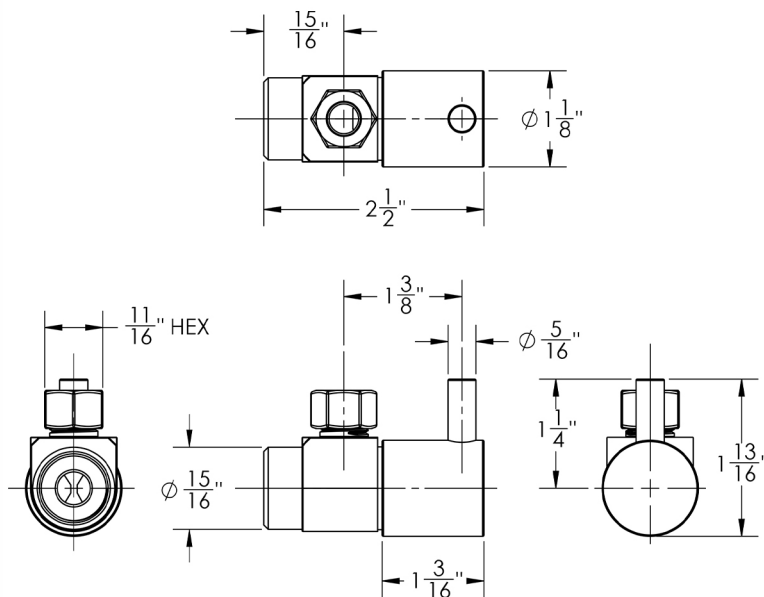

# Quarter Turn Ceramic Disc Angle Pattern 1/2" IPS x 3/8" O.D. Supply Valve with Contempo Lever Handle

**Model #: 314-L-**

### FEATURES:

- Angle pattern IPS x 3/8" O.D. 1/4 turn ceramic disc cartridge
- 1/2" IPS inlet x 3/8" O.D. outlet
- All brass body

For additional escutcheons see 6007, 6015, 7118 or Sure Grip escutcheons & accessories section

### SPECIFICATION DRAWING: