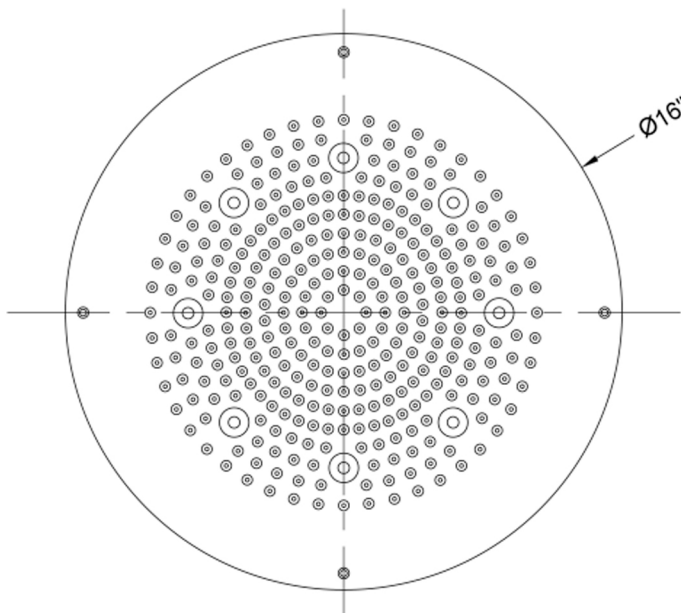

SPRAY PATTERNS: