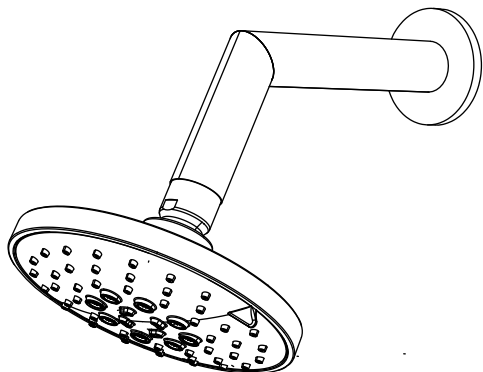

SHW.6131 | 5" ABS Round Multi Function Showerhead with 7" Arm

SPECIFICATIONS:

- ABS construction
- Rubber Nozzel for easy cleaning
- 1.8 GPM Flow Rate
- With Adjustable flange

Legislation Compliance

ZeroDrip Technology