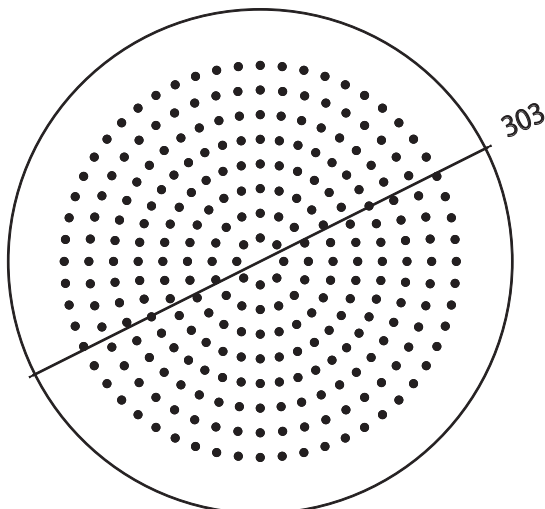

HSB.12R | 12" Brass Shower Head

SPECIFICATIONS:

- Solid Brass Shower Head
- Scrub rubber nozzles to easily clean water sediment
- 2.0 GPM Flow Rate

FINISHES :

- Chrome - HSB.12RCP / Brushed Nickel - HSB.12RBN

Legislation Compliance

ZeroDrip Technology

Technical Diagram

MATCHING SHOWER ARMS:

1) HS1012SA (16" Wall Mount Shower Arm)

2) 100.12CSA (10" Ceiling Mount Shower Arm)