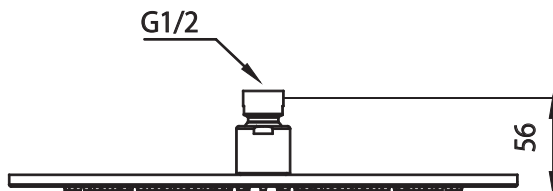

HSB.12R | 12" Brass Shower Head

SPECIFICATIONS:

- Solid Brass Shower Head
- Scrub rubber nozzles to easily clean water sediment
- 2.0 GPM Flow Rate

FINISHES :

- Chrome - HSB.12RCP / Brushed Nickel - HSB.12RBN

Legislation Compliance

ZeroDrip Technology

Technical Diagram

MATCHING SHOWER ARMS:

1) HS1012SA (16" Wall Mount Shower Arm)

2) 100.12CSA (10" Ceiling Mount Shower Arm)