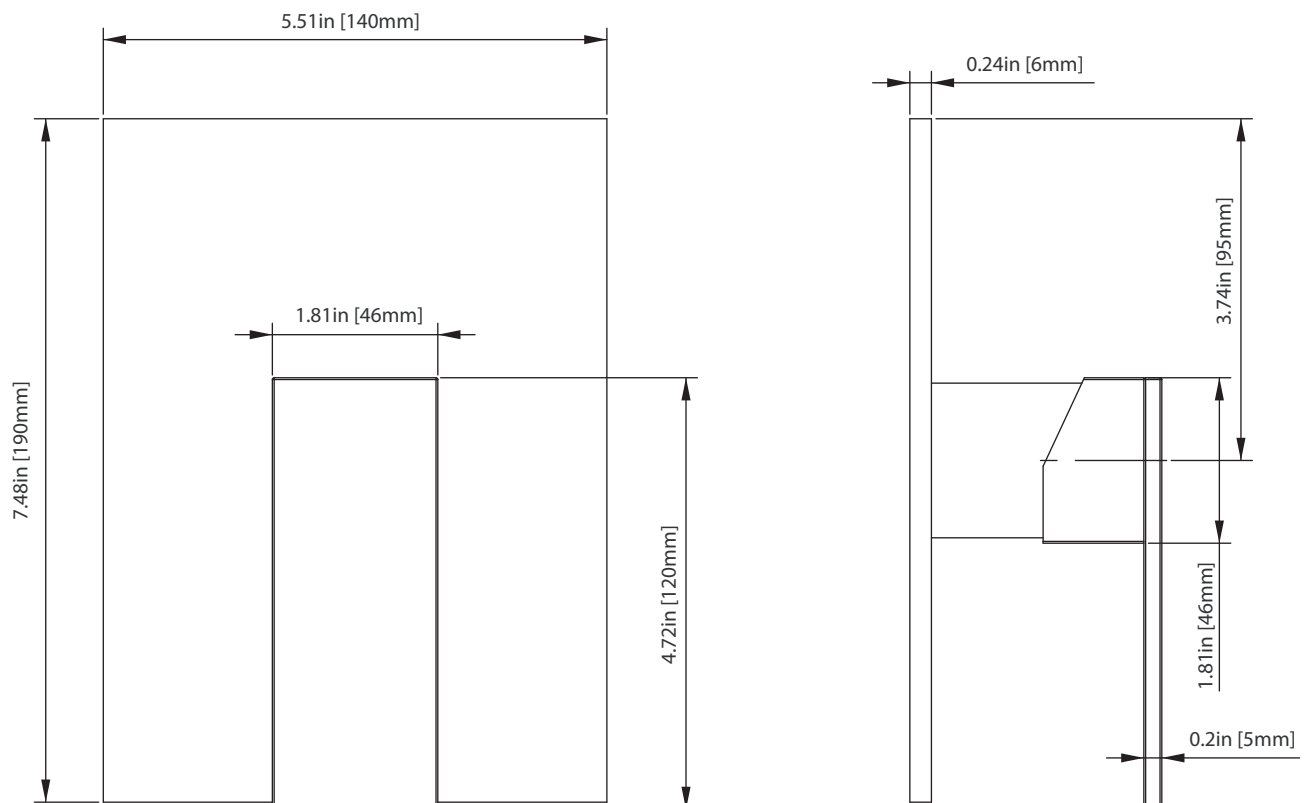

SHOWER HEAD:

- 5 function ABS construction
- 1.8 GPM flow rate

STANDARDS:

- ASME A112.18.1/CSA B125.1

See individual component specification sheets on following pages for further details.

HS1030 | Round Shower Arm

- ① Flange - HS1030-1253CP - Chrome
HS1030-1253BN - Brushed Nickel

200.6131 | 130mm 5-Function Shower Head

SPECIFICATIONS:

- ABS Shower Head
- 3 Unique Functions, 2 Shared Functions, 5 Total Functions
- Scrub rubber nozzles to easily clean water sediment
- 1.8 GPM Flow Rate

Legislation Compliance

ZeroDrip Technology

Technical Diagram

160.2201T | Shower Trim

SPECIFICATIONS:

- Solid Brass Trim & Handle set
- Valve not included - trim only
- Lift Handle to control volume. Turn left for hot, right for cold.

Legislation Compliance

ZeroDrip Technology

Technical Diagram

PBV1005AS | Single Control Pressure Balance Valve Page 1 of 2

SPECIFICATIONS:

- Lift Handle to control volume. Turn left for hot, right for cold.
- Pressure Balance Valve Flow Rate - 5.5 GPM @ 60 PSI