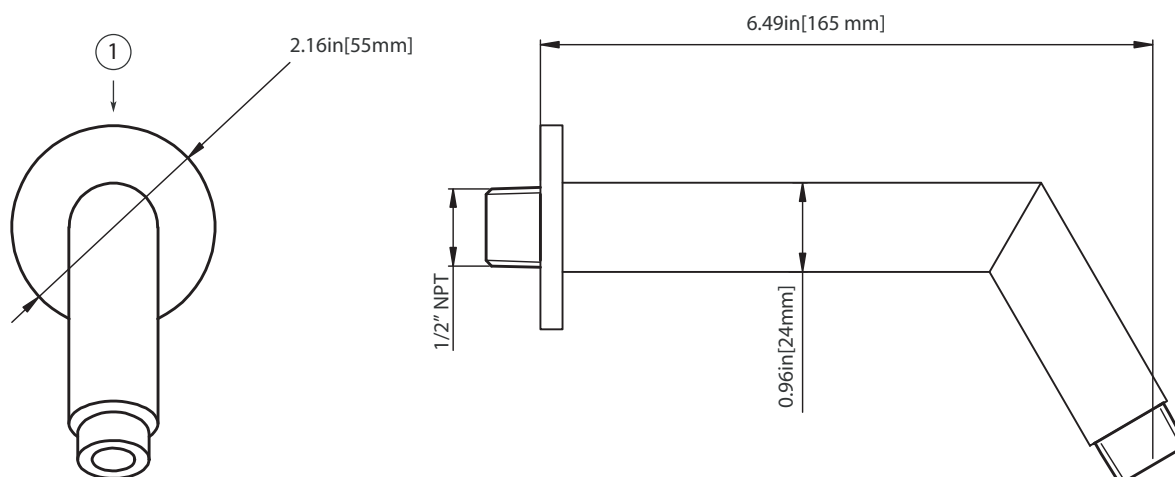

160.3000 | Single Output Shower W/ Shower Head & Arm

COMPONENTS

- HS1030 - 7 Shower Arm
- 200.6131 - 5 Function Head
- 160.2201T - Shower Trim
- PBV.1005AS - Shower Valve

SHOWER VALVE:

- Pressure balance shower valve
- Valve includes service stops
- Lift handle to control volume
- Turn left for hot, right for cold

SHOWER HEAD:

- 5 function ABS construction
- 1.8 GPM flow rate

STANDARDS:

- ASME A112.18.1/CSA B125.1

See individual component specification sheets on following pages for further details.

HS1030 | Round Shower Arm

SPECIFICATIONS:

- Solid Brass Shower Arm
- With Brass Flange

FAST SHIP FINISHES :

- Chrome - HS1030CP / Brushed Nickel - HS1030BN

Legislation Compliance

ZeroDrip Technology

Technical Diagram

Part Number Guide:

- ① Flange - HS1030-1253CP - Chrome
HS1030-1253BN - Brushed Nickel

200.6131 | 130mm 5-Function Shower Head

SPECIFICATIONS:

- ABS Shower Head
- 3 Unique Functions, 2 Shared Functions, 5 Total Functions
- Scrub rubber nozzles to easily clean water sediment
- 1.8 GPM Flow Rate