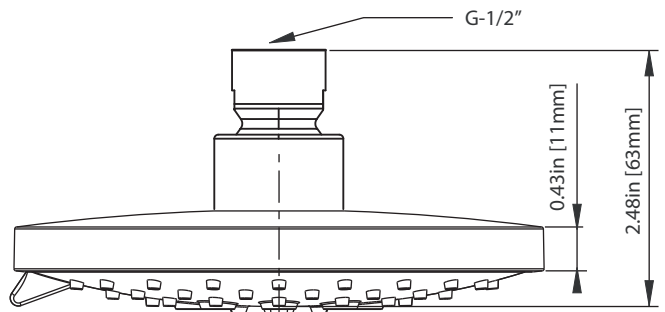

SHOWER HEAD:

- 5 function ABS construction
- 1.8 GPM flow rate

STANDARDS:

- ASME A112.18.1/CSA B125.1

See individual component specification sheets on following pages for further details.

HS1030 | Round Shower Arm

- ① Flange - HS1030-1253CP - Chrome
HS1030-1253BN - Brushed Nickel

200.6131 | 130mm 5-Function Shower Head

SPECIFICATIONS:

- ABS Shower Head
- 3 Unique Functions, 2 Shared Functions, 5 Total Functions
- Scrub rubber nozzles to easily clean water sediment
- 1.8 GPM Flow Rate

Legislation Compliance

ZeroDrip Technology

Technical Diagram

160.2201T | Shower Trim

SPECIFICATIONS:

- Solid Brass Trim & Handle set
- Valve not included - trim only
- Lift Handle to control volume. Turn left for hot, right for cold.