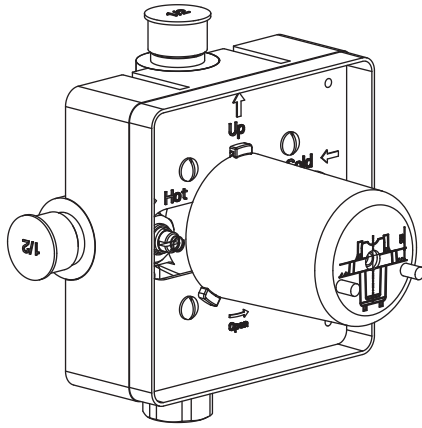

160.3000 | Single Output Shower W/ Shower Head & Arm

COMPONENTS

- HS1030 - 7 Shower Arm
- 200.6131 - 5 Function Head
- 160.2201T - Shower Trim
- PBV.1005AS - Shower Valve

SHOWER VALVE:

- Pressure balance shower valve
- Valve includes service stops
- Lift handle to control volume
- Turn left for hot, right for cold

- ① Flange - HS1030-1253CP - Chrome
HS1030-1253BN - Brushed Nickel

200.6131 | 130mm 5-Function Shower Head

SPECIFICATIONS:

- ABS Shower Head
- 3 Unique Functions, 2 Shared Functions, 5 Total Functions
- Scrub rubber nozzles to easily clean water sediment
- 1.8 GPM Flow Rate

Legislation Compliance

ZeroDrip Technology

Technical Diagram

PBV1005AS | Single Control Pressure Balance Valve Page 1 of 2

SPECIFICATIONS:

- Lift Handle to control volume. Turn left for hot, right for cold.
- Pressure Balance Valve Flow Rate - 5.5 GPM @ 60 PSI

Legislation Compliance

ZeroDrip Technology

Technical Diagram

PBV1005AS | Single Control Pressure Balance Valve Page 2 of 2

Water Flow Diagram

Extension Kits

- a Temperature Handle Extension - PBV.E185CP - Chrome
PBV.E185BN - Brushed Nickel