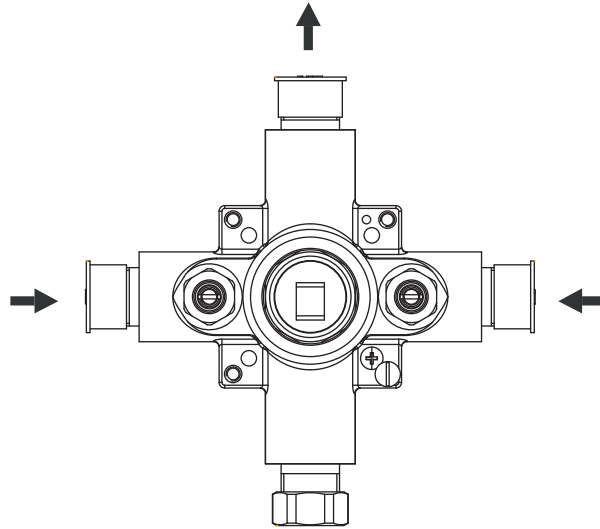

160.3000 | Single Output Shower W/ Shower Head & Arm

COMPONENTS

- HS1030 - 7 Shower Arm
- 200.6131 - 5 Function Head
- 160.2201T - Shower Trim
- PBV.1005AS - Shower Valve

SHOWER VALVE:

- Pressure balance shower valve
- Valve includes service stops
- Lift handle to control volume
- Turn left for hot, right for cold

SHOWER HEAD:

- 5 function ABS construction
- 1.8 GPM flow rate

STANDARDS:

- ASME A112.18.1/CSA B125.1

See individual component specification sheets on following pages for further details.

HS1030 | Round Shower Arm

- ① Flange - HS1030-1253CP - Chrome
HS1030-1253BN - Brushed Nickel

200.6131 | 130mm 5-Function Shower Head

SPECIFICATIONS:

- ABS Shower Head
- 3 Unique Functions, 2 Shared Functions, 5 Total Functions
- Scrub rubber nozzles to easily clean water sediment
- 1.8 GPM Flow Rate

Legislation Compliance

ZeroDrip Technology

Technical Diagram

PBV1005AS | Single Control Pressure Balance Valve Page 2 of 2

Water Flow Diagram

Extension Kits

- a Temperature Handle Extension - PBV.E185CP - Chrome
PBV.E185BN - Brushed Nickel