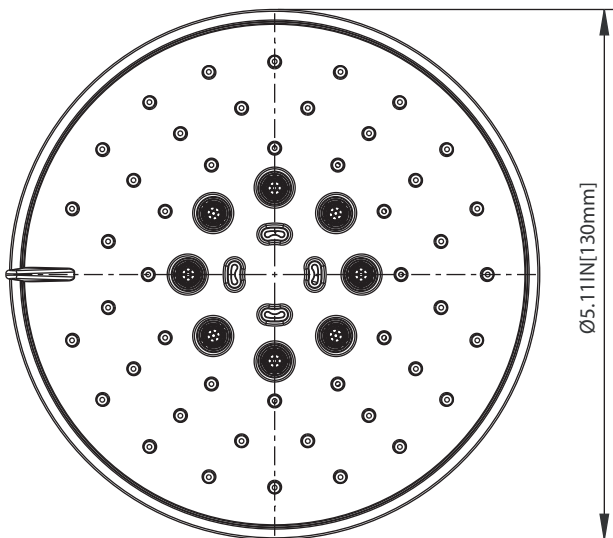

SHOWER HEAD:

- 5 function ABS construction
- 1.8 GPM flow rate

STANDARDS:

- ASME A112.18.1/CSA B125.1

See individual component specification sheets on following pages for further details.

HS1030 | Round Shower Arm

SPECIFICATIONS:

- Solid Brass Shower Arm
- With Brass Flange

FAST SHIP FINISHES :

- Chrome - HS1030CP / Brushed Nickel - HS1030BN

Legislation Compliance

ZeroDrip Technology

Technical Diagram

Part Number Guide:

- ① Flange - HS1030-1253CP - Chrome
HS1030-1253BN - Brushed Nickel

200.6131 | 130mm 5-Function Shower Head

SPECIFICATIONS:

- ABS Shower Head
- 3 Unique Functions, 2 Shared Functions, 5 Total Functions
- Scrub rubber nozzles to easily clean water sediment
- 1.8 GPM Flow Rate

Legislation Compliance

ZeroDrip Technology

Technical Diagram

160.2201T | Shower Trim

SPECIFICATIONS:

- Solid Brass Trim & Handle set
- Valve not included - trim only
- Lift Handle to control volume. Turn left for hot, right for cold.