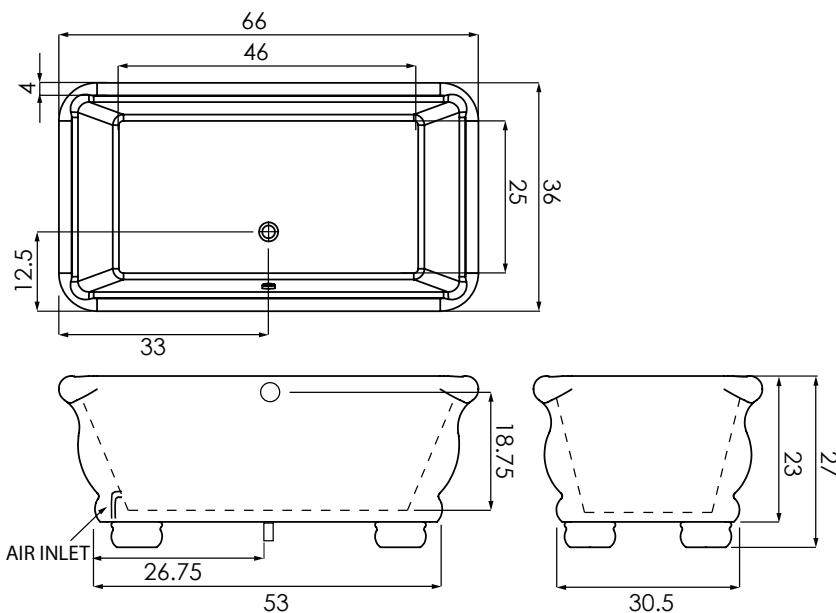

HYDRO SYSTEMS
Family Owned And Operated Since 1978

29132 Avenue Paine, Valencia, CA, 91355
661.775.0686 | hydrosystem.com

All specifications and options subject to change without notice please contact a hydro systems representative for more information.