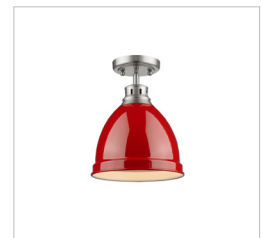

JOB NAME _____

JOB TYPE _____

COMMENTS _____

DUNCAN PW

3604-S PW-RD

UPC: 844375025004

- Mini Pendant with Rod - Contemporary Style with industrial feel
- Simple, classic silhouette
- Fixture body is available in Chrome and Pewter
- Variety of plated and painted metal shade finishes

Fixture Finish:	Pewter	
Glass/Shade Finish:	Red	
Materials:	Steel	
Fixture Dimensions:	8.875"W x 13.5"H (Min: 22.25" - Max: 58.25")	22.55cmW x 34.29cmH (Min: 56.52cm - Max: 147.96cm)
Weight:	3.3 LBS	
Glass/Shade Dimensions:	8.875"Dia x 7.5"H	22.54cm Dia x 19.05cmH
Canopy Backplate Dimensions:	4.875"Dia x 1"E	12.39cm Dia x 2.54cmE
Chain/Rod/Wire Dimensions:	NA / 1ea 6", 3ea 12" / 10'	NA / 1ea 15.24cm, 3ea 30.48cm / 3.05m
Bulb Type:	Incandescent, Type A	No
Wattage:	1 x 100W(M)	
Voltage:	110V	
Install Position:		
Approved Location:	Damp Location	
Safety Rating:	UL,CUL	

Also Available

3604-S CH-RD

3604-S PW-SF

3602-FM PW-RD