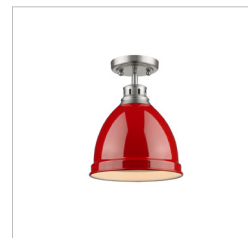

3602-FM PW-RD