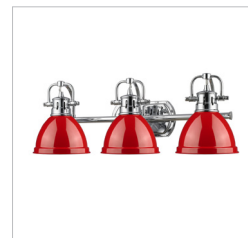

3602-BA3 CH-RD