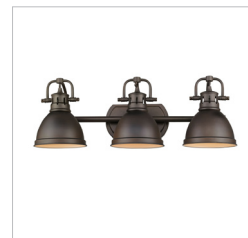

3602-BA3 RBZ-RBZ