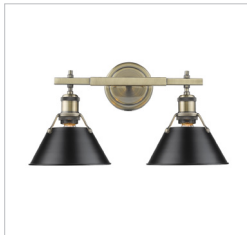

3306-BA2 AB-BLK