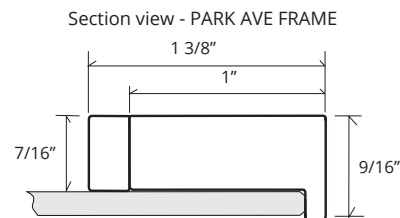

SPECIFICATIONS

Roughing-in Opening	18 3/8" x 72 1/8"
Overall Dimensions	19 1/4" x 73"

GLASSCRAFTERS INC.

Handed Door is available with Left or Right Side Hinges. (add "L" or "R" to model code)

Not available with Beveled Mirror