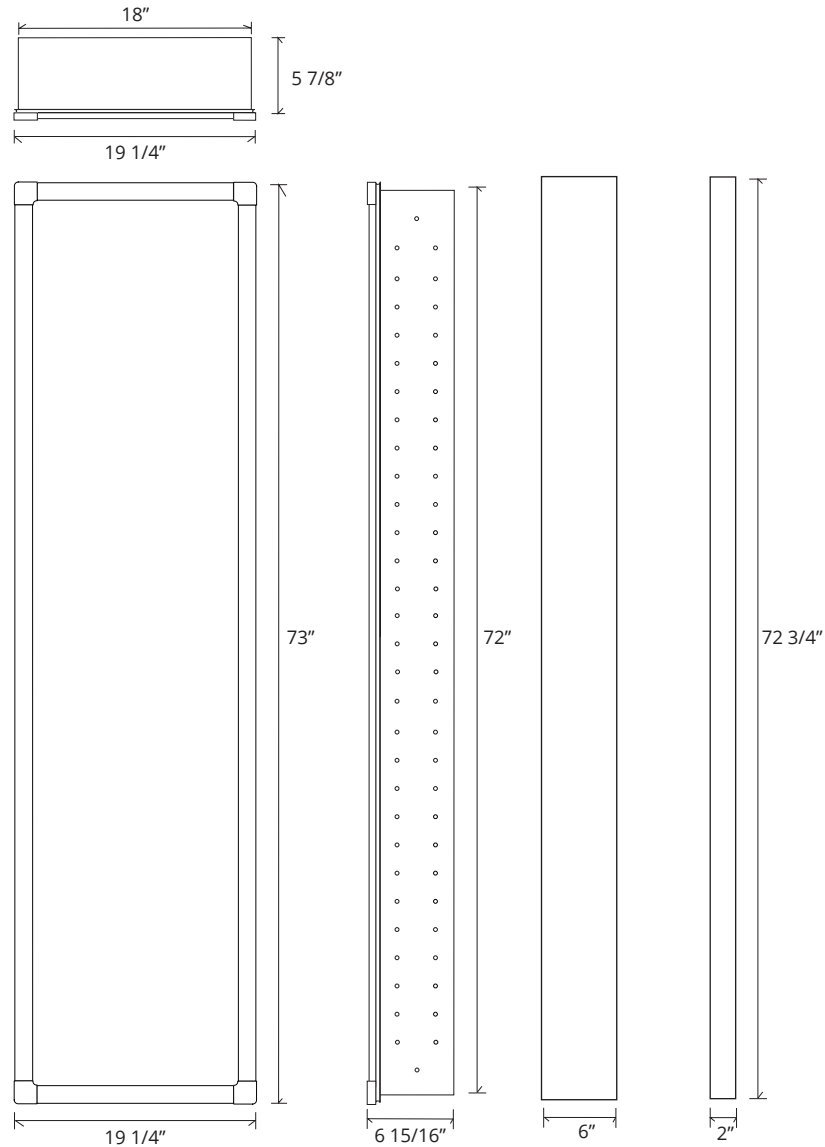

FULL-LENGTH PARK AVE MIRRORED CABINET

GC-2072-6-SC-PA

Side Mirror Kit - Order for Surface Mount, #SMK6-72; or Semi Recessed #SRMK2-72

Finishes: Polished Chrome, Polished Nickel, Brushed Nickel, Oil Rubbed Bronze, Satin Brass, Iron-Black

SPECIFICATIONS

Roughing-in Opening	18 3/8" x 72 1/8"
Overall Dimensions	19 1/4" x 73"

GLASSCRAFTERS INC.

Handed Door is available with Left or Right Side Hinges. (add "L" or "R" to model code)

Not available with Beveled Mirror