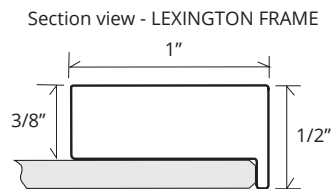

### SPECIFICATIONS

Roughing-in Opening	14 3/8" x 72 1/8"
Overall Dimensions	15 1/8" x 72 7/8"

GLASSCRAFTERS INC.

Handed Door is available with Left or Right Side Hinges. (add "L" or "R" to model code)

Not available with Beveled Mirror