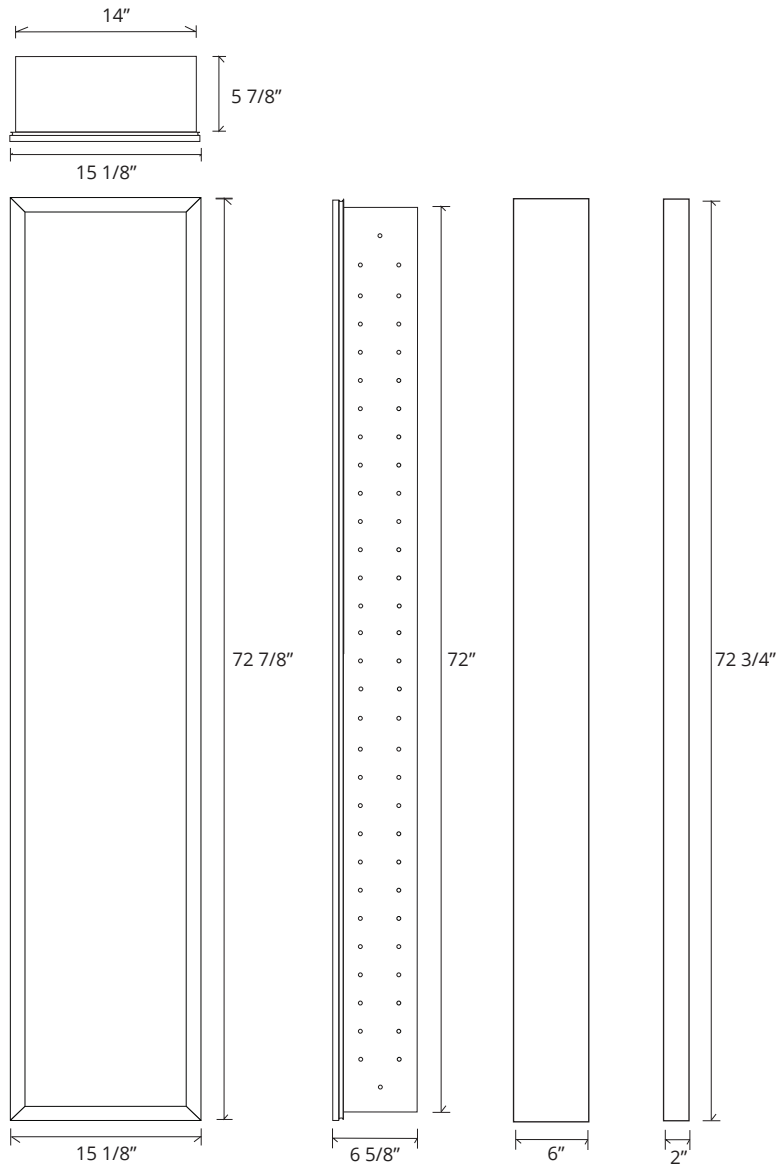

# FULL-LENGTH LEXINGTON MIRRORED CABINET

## GC-1672-6-SC-LE

Side Mirror Kit - Order for Surface Mount, #SMK6-72; or Semi Recessed #SRMK2-72

Finishes: Polished Chrome, Polished Nickel, Brushed Nickel, Oil Rubbed Bronze, Satin Brass, Iron-Black

### SPECIFICATIONS

Roughing-in Opening	14 3/8" x 72 1/8"
Overall Dimensions	15 1/8" x 72 7/8"

GLASSCRAFTERS INC.

Handed Door is available with Left or Right Side Hinges. (add "L" or "R" to model code)

Not available with Beveled Mirror