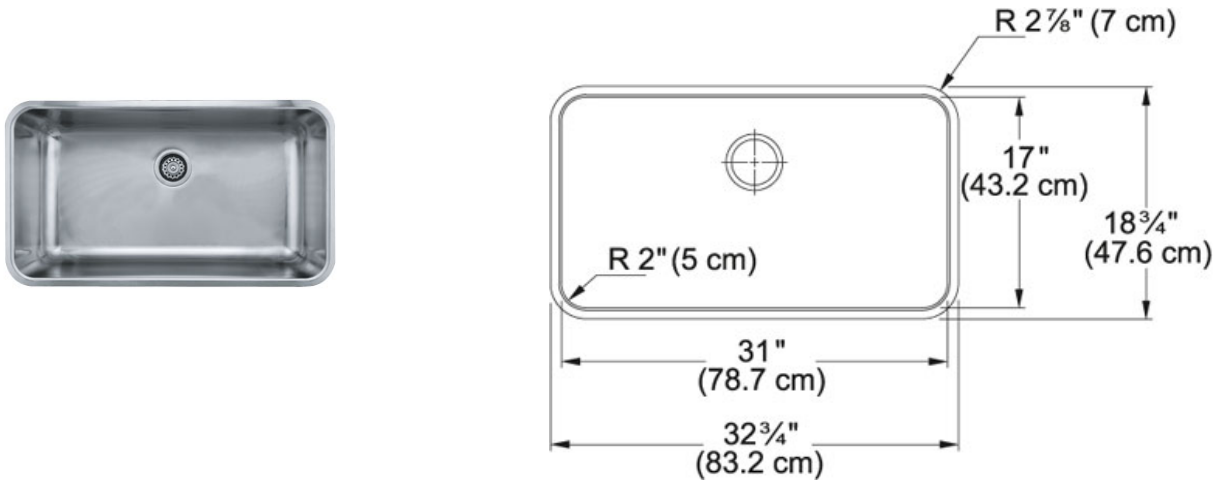

Grande GDX11031 Stainless Steel | 122.0260.555

FAMILY : Sinks | SERIE : Grande | MODEL : GDX11031 | FINISH : Stainless Steel | INSTALLATION TYPE : Undermount | STYLE : Traditional

TECHNICAL DATA

Minimum Cabinet Size	36"
Drain Opening	3 1/2"
Length overall	32 3/4"
Width overall	18 3/4"
Length of large bowl	31"
Width of large bowl	17"
Depth of large bowl	9"
Number of Bowls	1
Type of Material	18 Gauge Stainless Steel
Cut-Out Template	Yes
Installation Clips	Yes
Where to buy	Showroom
Where to buy	Showroom

Grande GDX11031 Stainless Steel | 122.0260.555

FAMILY : Sinks | SERIE : Grande | MODEL : GDX11031 | FINISH : Stainless Steel | INSTALLATION TYPE : Undermount | STYLE : Traditional

RELATED PARTS

119.0068.281