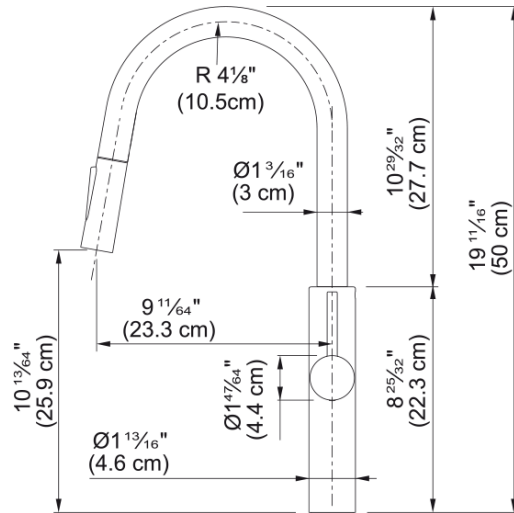

Pescara Pull-Down Faucet - PES-PDX-SNI | 115.0539.025

Technical Data

Aspect

Spout type	J - spout
Color	Satin nickel
Type of material	Brass
Flexible pullout hose material	Nylon grey
Spray head material	Plastic

Product Dimensions

Faucet hole diameter	35 mm
Cartridge dimension	35 mm

Installation

Mounting type	Shank
Water supply hose connection	3/8"
Water supply hose length	450 mm

Product specifications

Pressure	High pressure
Faucet type	Spray
Faucet operation	Side lever
Faucet rotation	360°